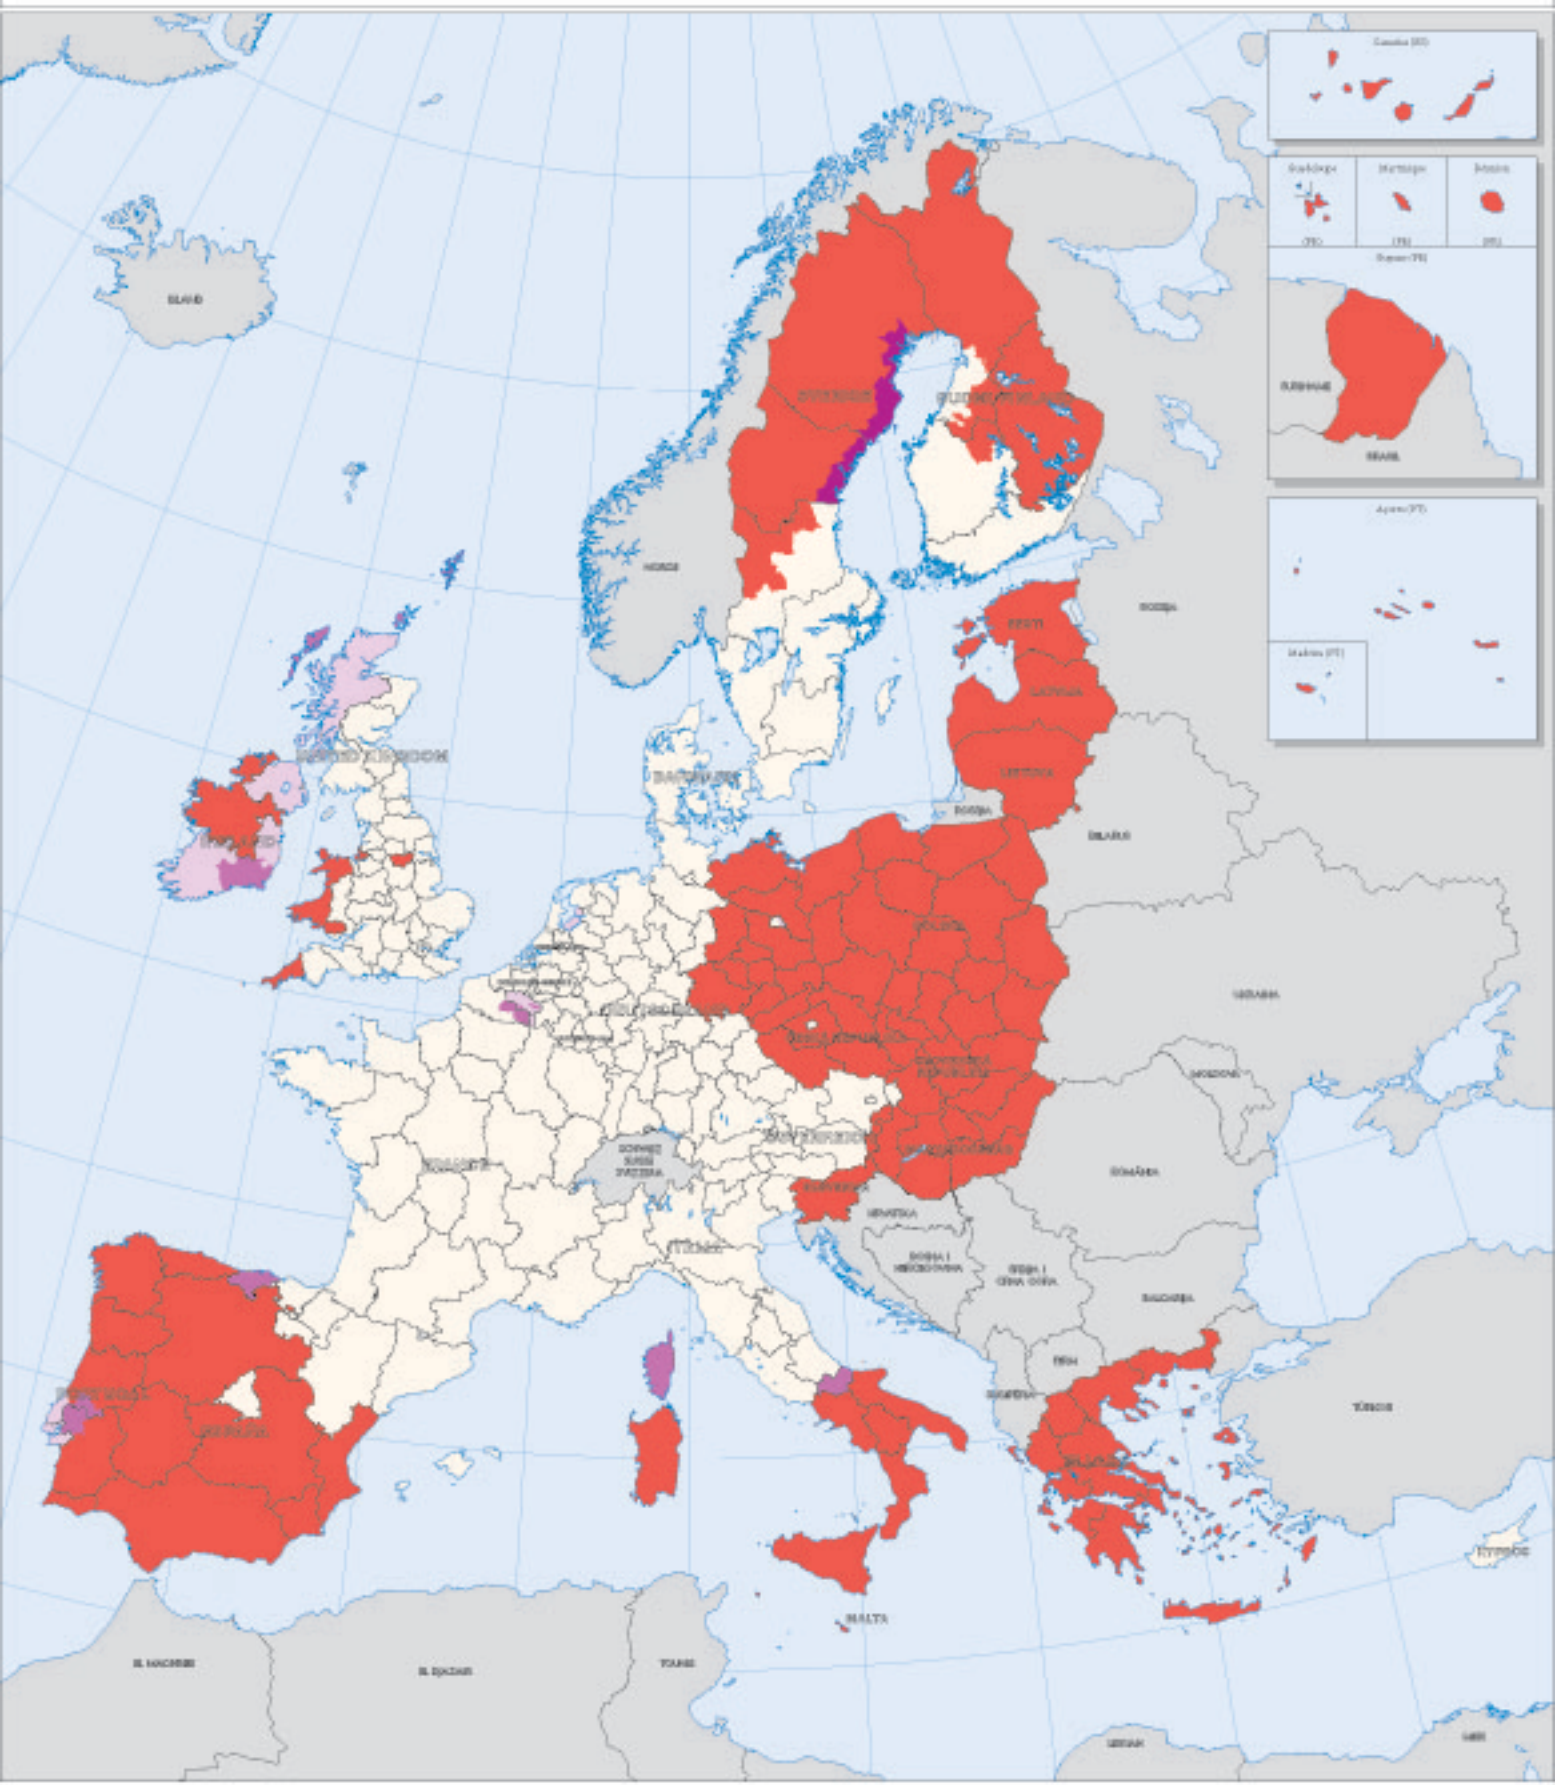

European Union Structural Funds 2004-2006 : Areas eligible under Objective 1

- Objective 1
- Special ERDF/ESF
- Special ERDF/ESF
- Special programs

-  International borders
-  NUTS II borders