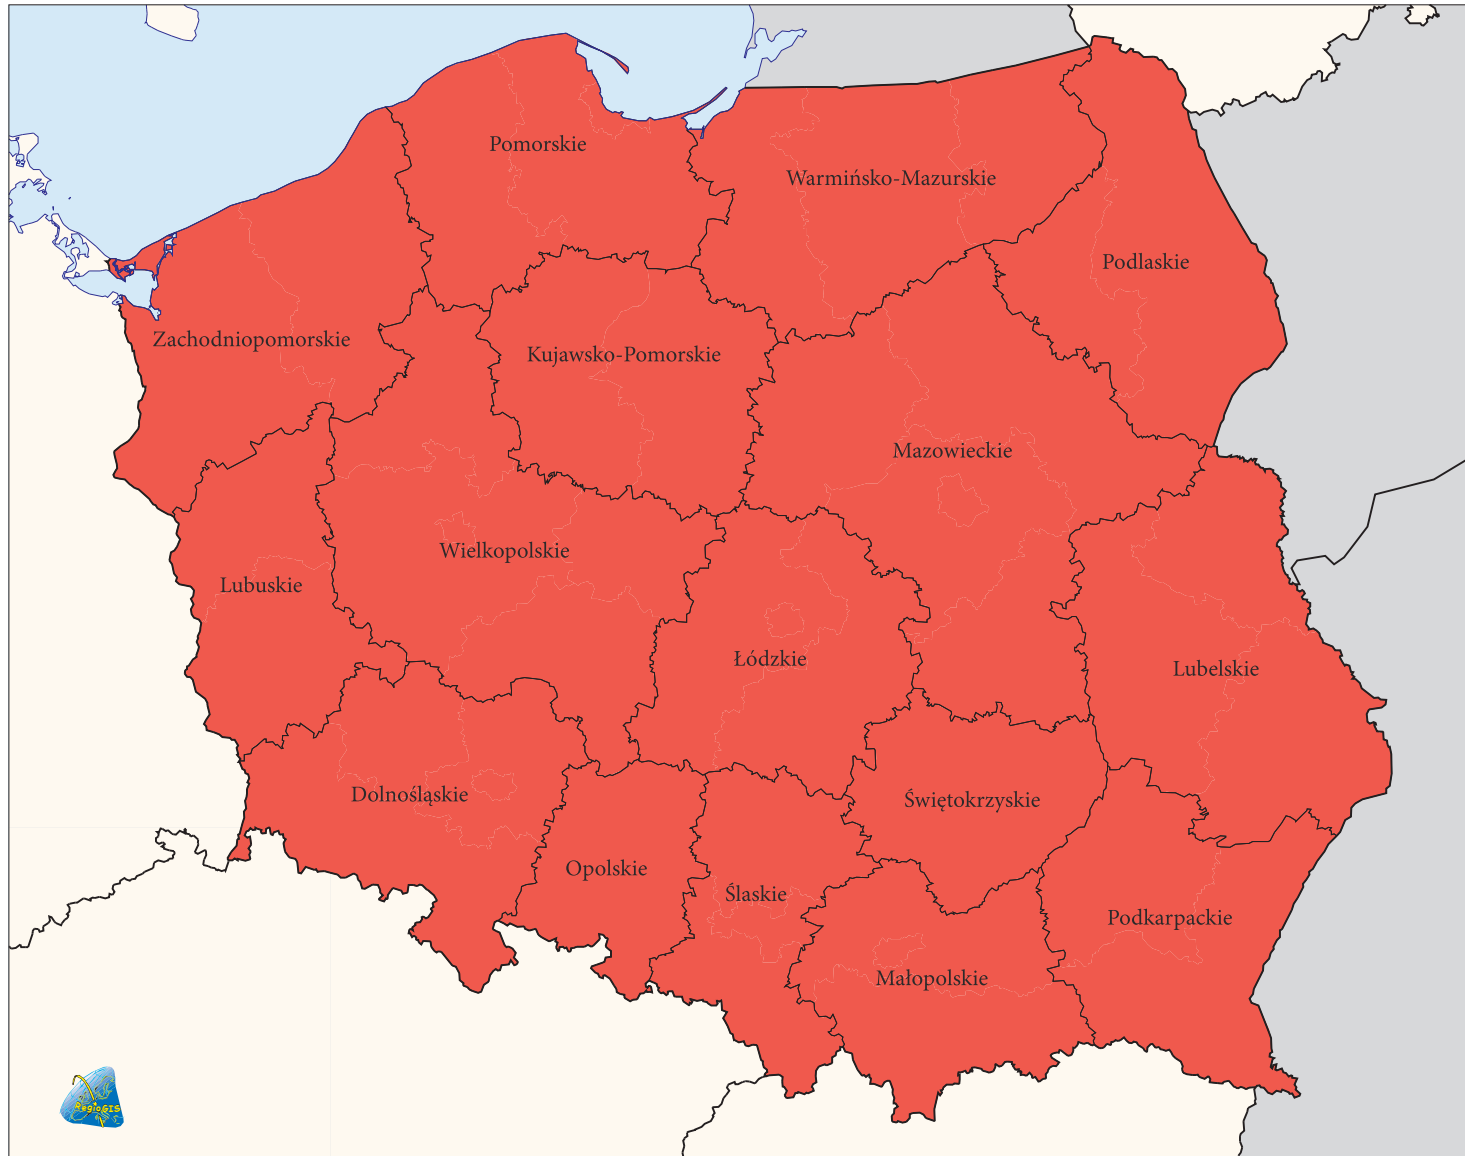

EUROPEAN COMMISSION  
DIRECTORATE-GENERAL  
REGIONAL POLICY  
DGREGIO-GIS

## Polska : Structural Funds 2004-2006 : Areas eligible under Objective 1

Objective 1

 Objective 1

Boundaries

 NUTS2 boundaries

© EuroGeographics Association for the administrative boundaries

0 20 100km