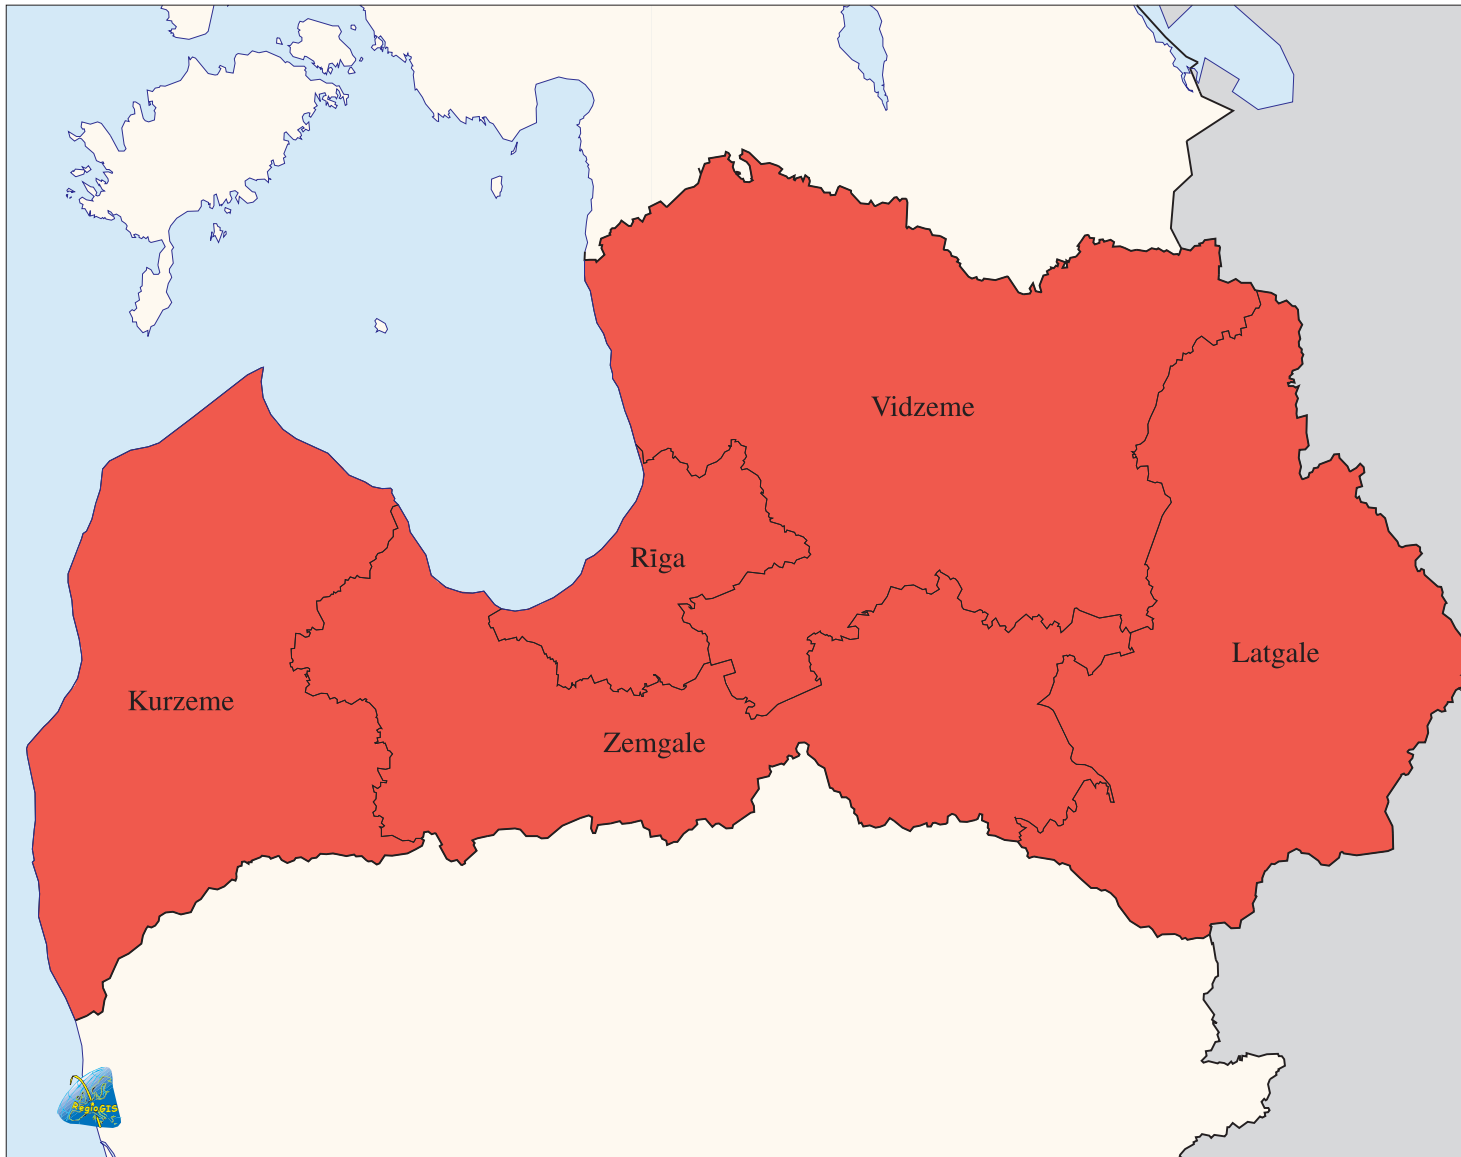

EUROPEAN COMMISSION  
DIRECTORATE-GENERAL  
REGIONAL POLICY  
DGREGIO-GIS

## Latvija : Structural Funds 2000-2006 : Areas eligible under Objective 1

Objective 1

 Objective 1

Boundaries

 NUTS3 boundaries

© EuroGeographics Association for the administrative boundaries

0 10 50 km