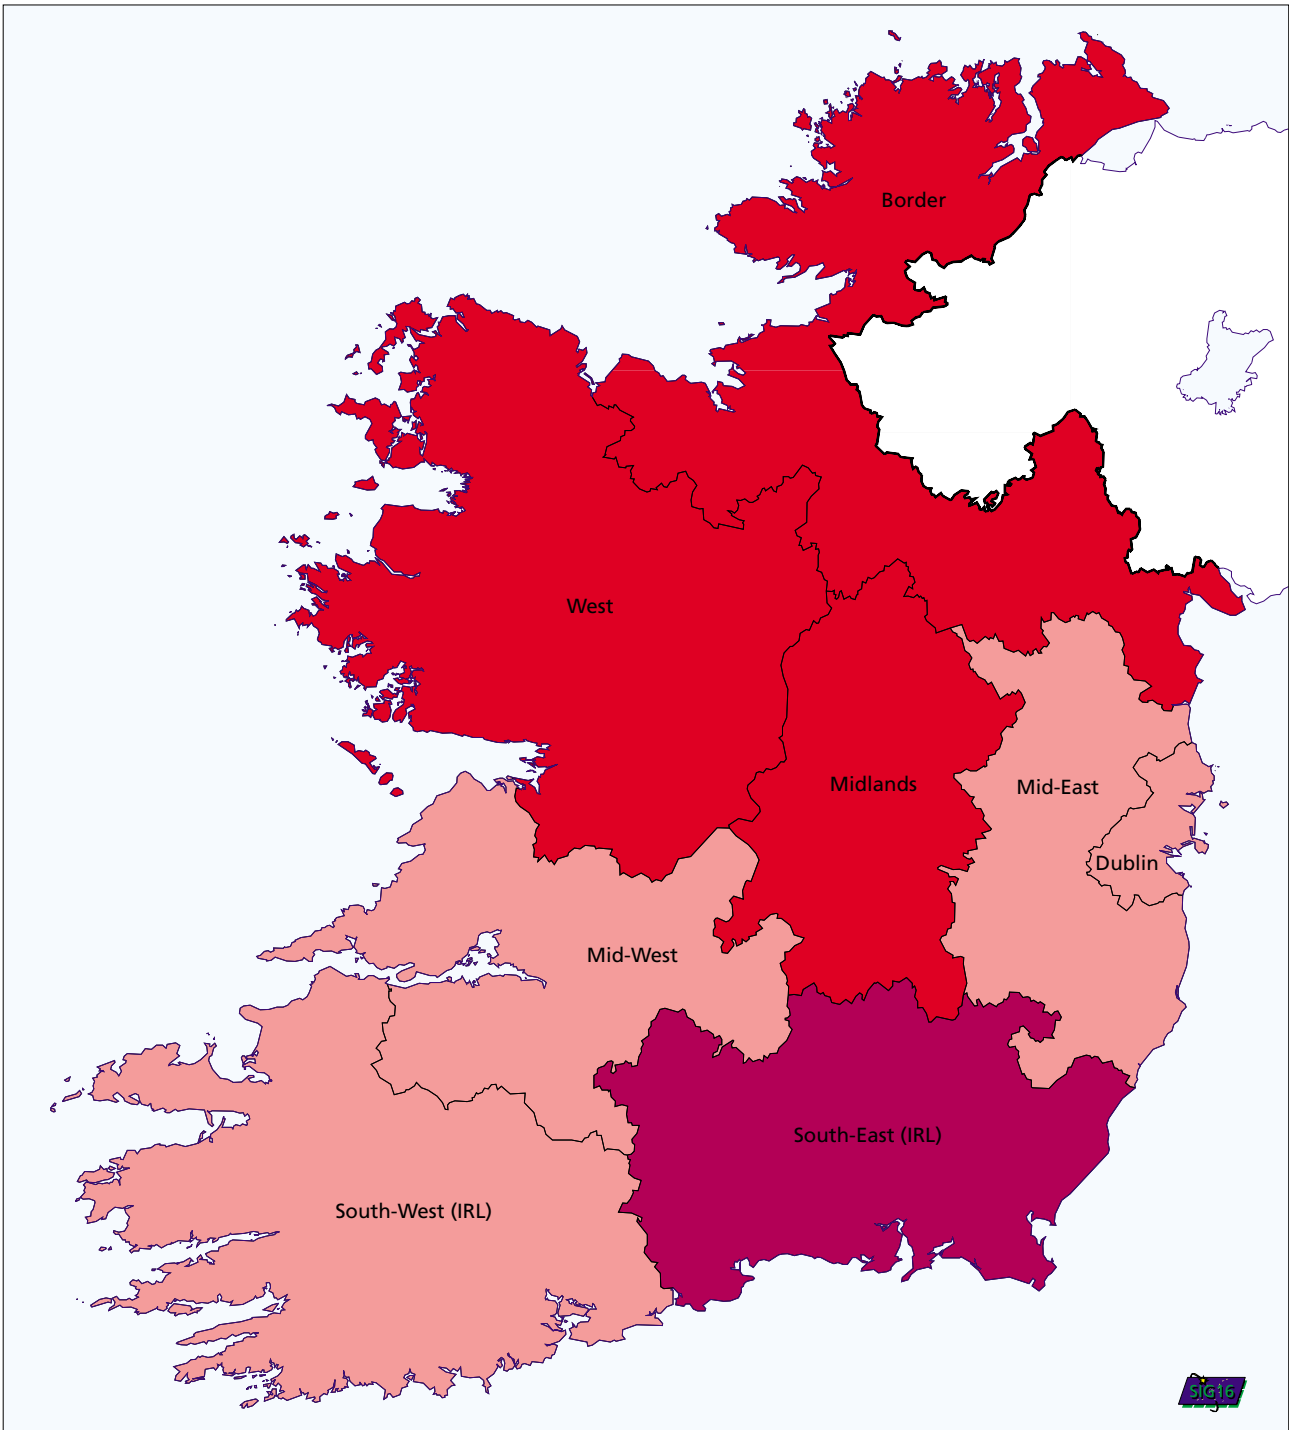

Ireland: Areas eligible under Objective 1 of the Structural Funds 2000-2006

Objective 1

- Objective 1
- Phasing-out (till 2005)
- Phasing-out (till 2006)

NUTS 3 boundaries

Source: MEGRIN SABE 97

0 10 50 km