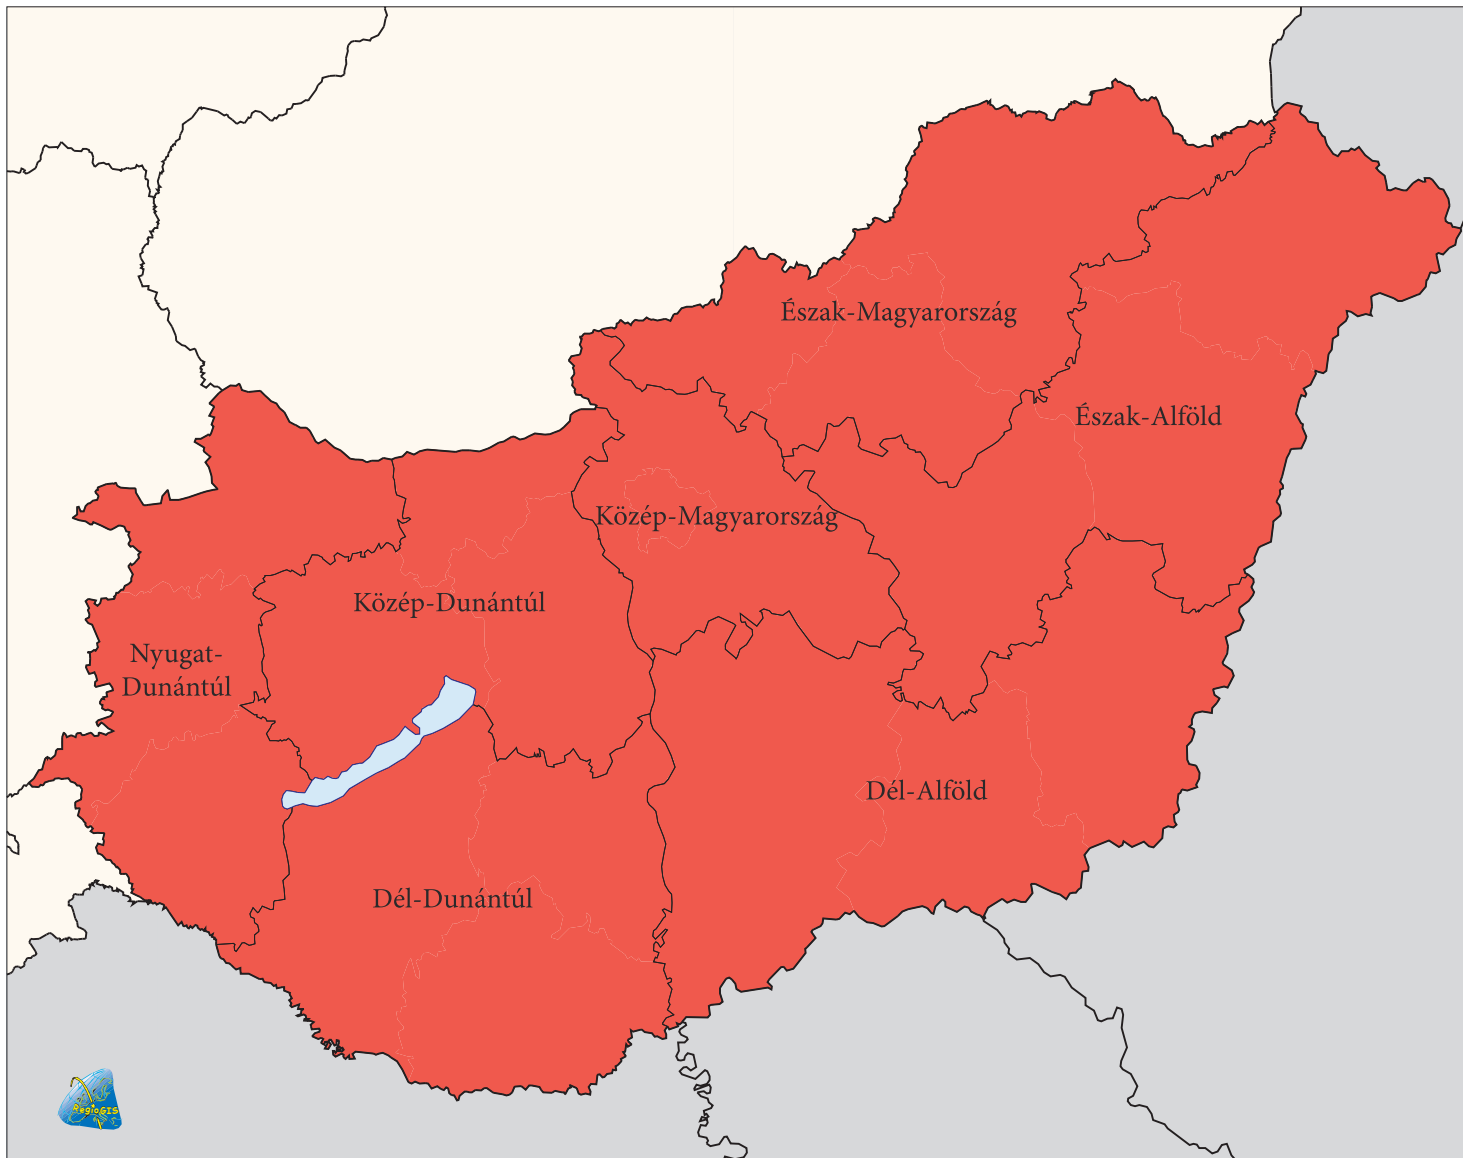

EUROPEAN COMMISSION  
DIRECTORATE-GENERAL  
REGIONAL POLICY  
DGREGIO-GIS

## Magyarország : Structural Funds 2000-2006 : Areas eligible under Objective 1

Objective 1

 Objective 1

Boundaries

 NUTS2 boundaries

© EuroGeographics Association for the administrative boundaries

0 10 50 km