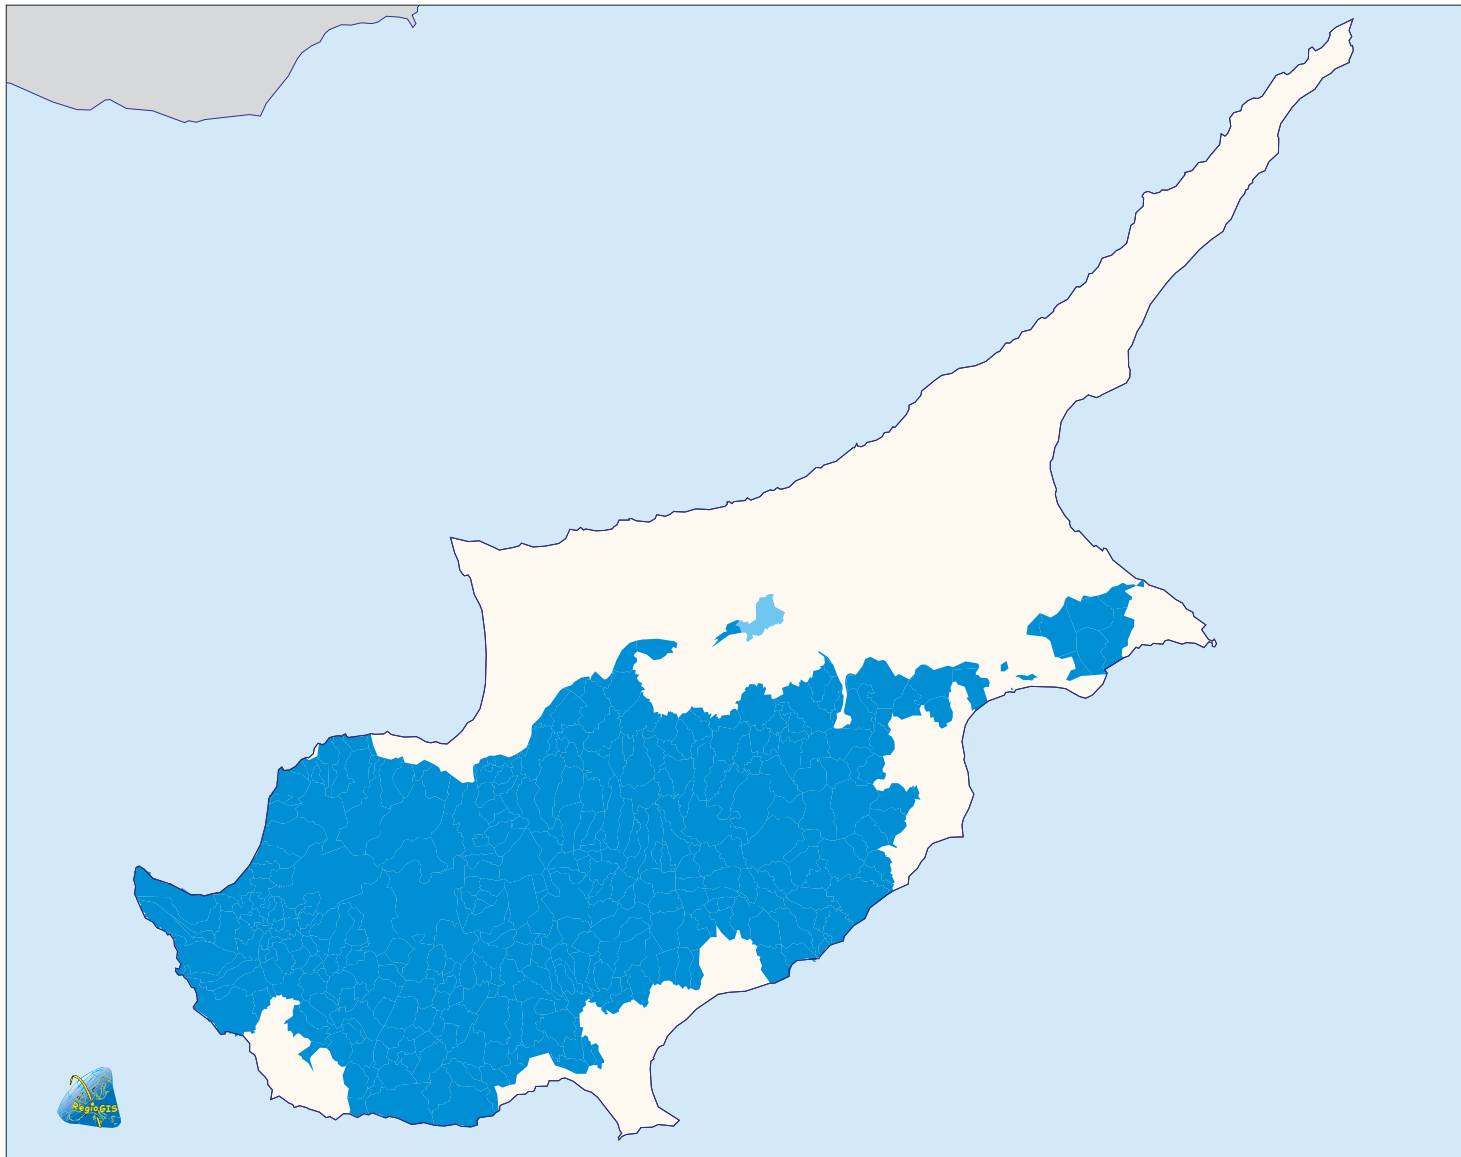

EUROPEAN COMMISSION  
DIRECTORATE-GENERAL  
REGIONAL POLICY  
DGREGIO-GIS

## Kypros : Structural Funds 2004-2006 : Areas eligible under Objective 2

Objective 2

 Objective 2

 Objective 2 (partly)

© EuroGeographics Association for the  
administrative boundaries

0 5 25 km