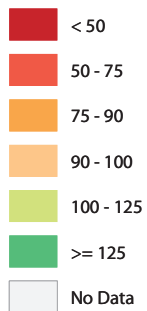

GDP/head (PPS), 2005

Index, EU-27 = 100

Source: Eurostat