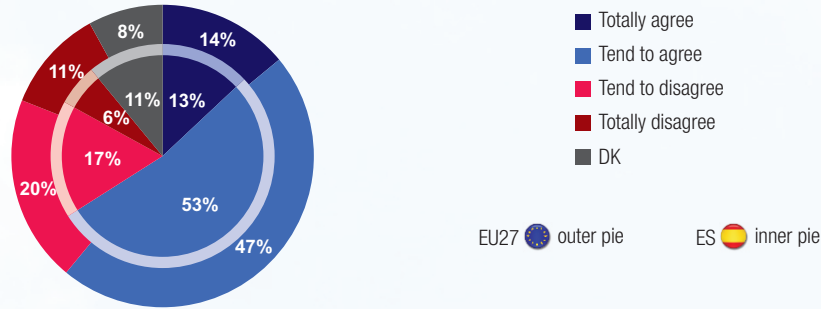

3. Tackling climate change

QE5.6 For each of the following statements, please tell me whether you totally agree, tend to agree, tend to disagree or totally disagree...?

Option: You personally have taken actions aimed at helping to fight climate change