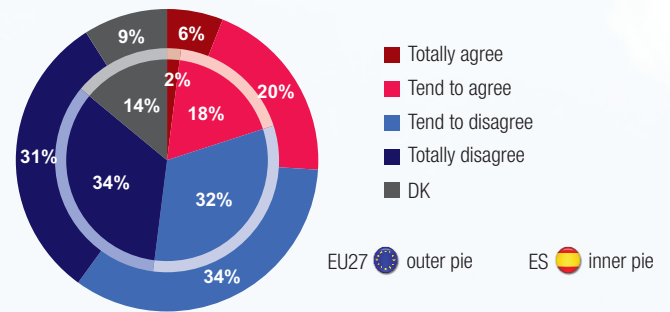

1. Extent of the problem

QE2 And how serious a problem do you think global warming / climate change is at this moment? Please use a scale from 1 to 10, 1 would mean that it is not a serious problem at all and 10 would mean that it is extremely serious.

QE5.2 For each of the following statements, please tell me whether you totally agree, tend to agree, tend to disagree or totally disagree...?

Option: The seriousness of climate change has been exaggerated

QE1 In your opinion, which of the following do you consider to be the most serious problem currently facing the world as a whole?

Option: First and second answer

Socio-demographic breakdown

| Global warming /climate change | EU27 | ES |
|--------------------------------|------|-----|
| Total | 62% | 61% |
| Age | | |
| 15 - 24 | 67% | 67% |
| 25 - 39 | 65% | 73% |
| 40 - 54 | 63% | 66% |
| 55 + | 56% | 45% |
| Education (End of) | | |
| 15 - | 53% | 51% |
| 16 - 19 | 63% | 72% |
| 20 + | 67% | 66% |
| Still studying | 69% | 72% |