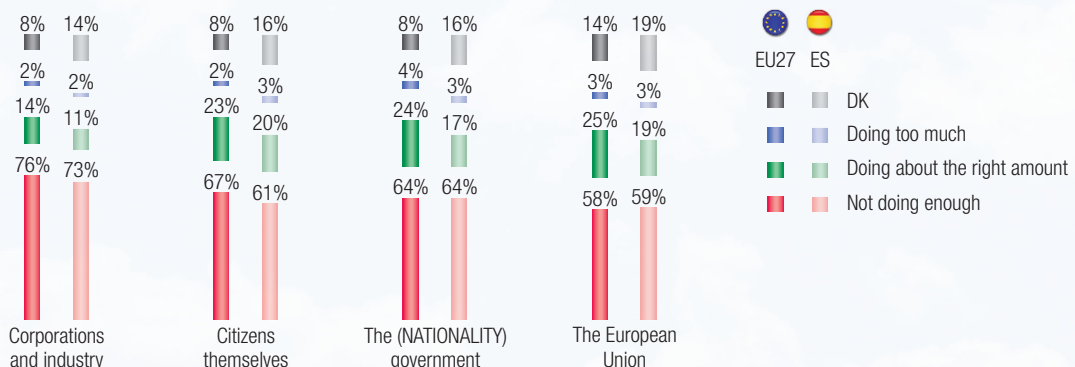

QE1 In your opinion, which of the following do you consider to be the most serious problem currently facing the world as a whole?

Option: First and second answer

Socio-demographic breakdown

| Global warming /climate change | EU27 | ES |
|--------------------------------|------|-----|
| Total | 62% | 61% |
| Age | | |
| 15 - 24 | 67% | 67% |
| 25 - 39 | 65% | 73% |
| 40 - 54 | 63% | 66% |
| 55 + | 56% | 45% |
| Education (End of) | | |
| 15 - | 53% | 51% |
| 16 - 19 | 63% | 72% |
| 20 + | 67% | 66% |
| Still studying | 69% | 72% |

2. Efforts to fight climate change

QE4 In your opinion, are each of the following currently doing too much, doing about the right amount, or not doing enough to fight climate change?

3. Tackling climate change