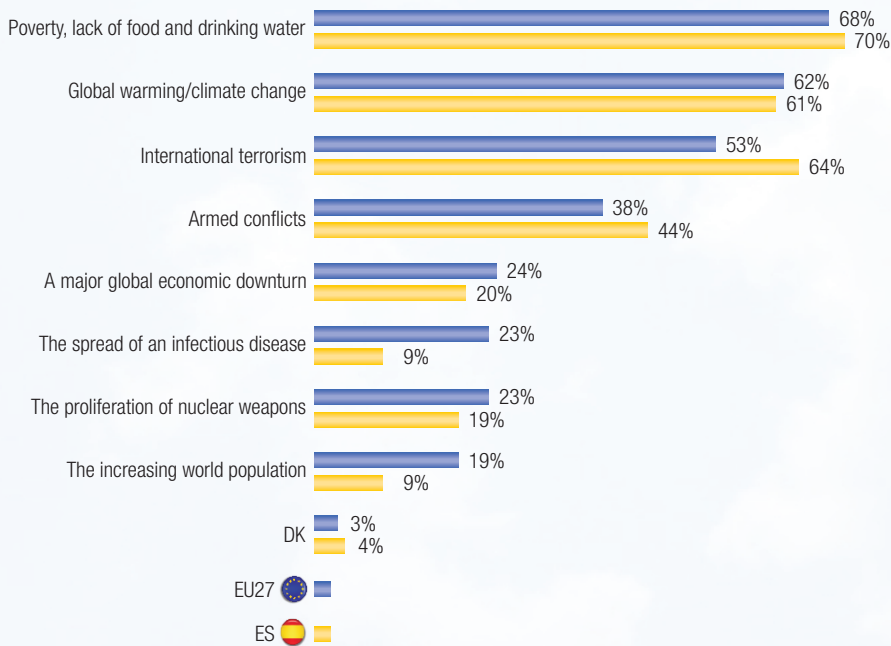

1. Extent of the problem

QE2 And how serious a problem do you think global warming / climate change is at this moment? Please use a scale from 1 to 10, 1 would mean that it is not a serious problem at all and 10 would mean that it is extremely serious.

QE5.2 For each of the following statements, please tell me whether you totally agree, tend to agree, tend to disagree or totally disagree...?

Option: The seriousness of climate change has been exaggerated

QE1 In your opinion, which of the following do you consider to be the most serious problem currently facing the world as a whole?

Option: First and second answer

Socio-demographic breakdown

| Global warming /climate change | EU27 | ES |
|--------------------------------|------|-----|
| Total | 62% | 61% |
| Age | | |
| 15 - 24 | 67% | 67% |
| 25 - 39 | 65% | 73% |
| 40 - 54 | 63% | 66% |
| 55 + | 56% | 45% |
| Education (End of) | | |
| 15 - | 53% | 51% |
| 16 - 19 | 63% | 72% |
| 20 + | 67% | 66% |
| Still studying | 69% | 72% |