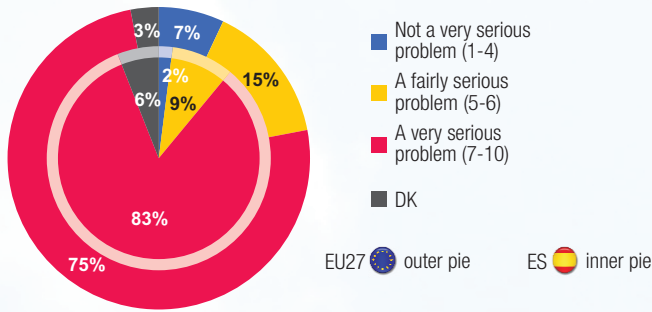

1. Extent of the problem

QE2 And how serious a problem do you think global warming / climate change is at this moment? Please use a scale from 1 to 10, 1 would mean that it is not a serious problem at all and 10 would mean that it is extremely serious.

QE5.2 For each of the following statements, please tell me whether you totally agree, tend to agree, tend to disagree or totally disagree...?

Option: The seriousness of climate change has been exaggerated

QE1 In your opinion, which of the following do you consider to be the most serious problem currently facing the world as a whole?

Option: First and second answer

Socio-demographic breakdown

| Global warming /climate change | EU27 | ES |
|--------------------------------|------|-----|
| Total | 62% | 61% |
| Age | | |
| 15 - 24 | 67% | 67% |
| 25 - 39 | 65% | 73% |
| 40 - 54 | 63% | 66% |
| 55 + | 56% | 45% |
| Education (End of) | | |
| 15 - | 53% | 51% |
| 16 - 19 | 63% | 72% |
| 20 + | 67% | 66% |
| Still studying | 69% | 72% |