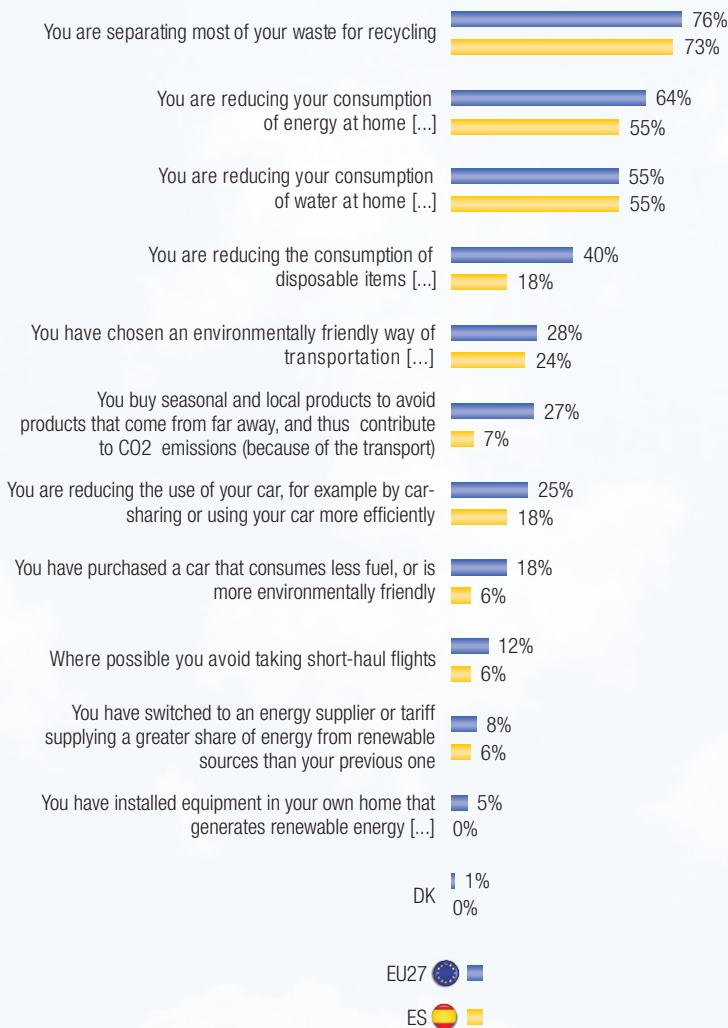

QE6 Which of the following actions aimed at fighting climate change have you personally taken? (MULTIPLE ANSWERS POSSIBLE)

Base: Respondents who have personally taken action aiming at fighting climate change