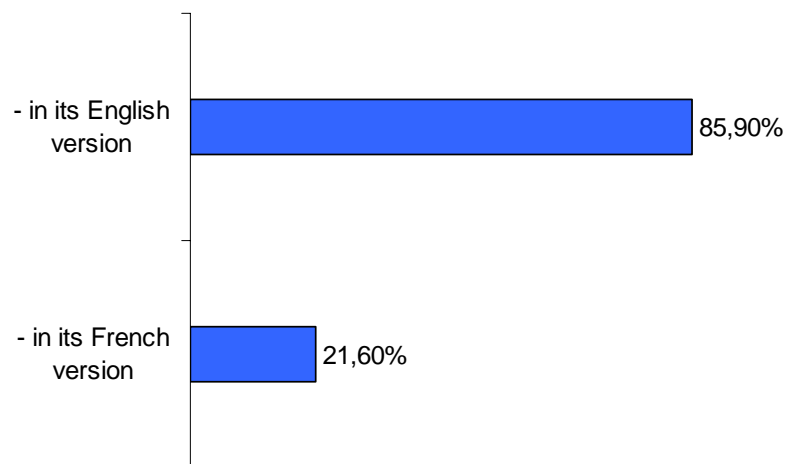

**SUMMARY OF THE MAIN RESULTS OF THE ON-LINE SURVEY
CONDUCTED ON EUROPA – CENTRAL LIBRARY**

1. 185 responses to the survey have been received, mainly from:

2. The site of the Library is accessed mainly:

3. On the whole, the site is found user-friendly and attractive:

4. Among the most useful links the respondents mention:

5. ECLAS is used:

6. In ECLAS, the respondents search mainly:

7. The three most consulted subject fields are: