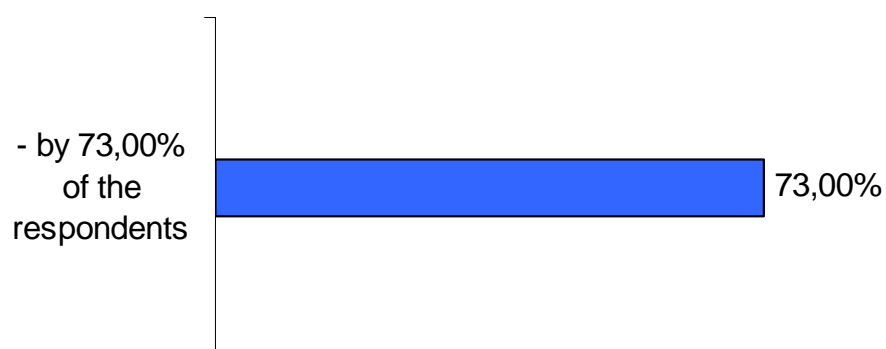

**SUMMARY OF THE MAIN RESULTS OF THE ON-LINE SURVEY
CONDUCTED ON EUROPA – CENTRAL LIBRARY**

1. 185 responses to the survey have been received, mainly from:

2. The site of the Library is accessed mainly:

3. On the whole, the site is found user-friendly and attractive:

4. Among the most useful links the respondents mention:

5. ECLAS is used:

6. In ECLAS, the respondents search mainly:

7. The three most consulted subject fields are: