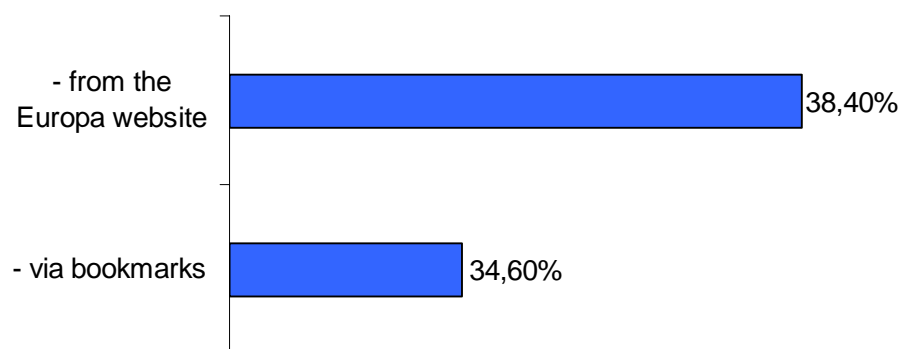

**SUMMARY OF THE MAIN RESULTS OF THE ON-LINE SURVEY
CONDUCTED ON EUROPA – CENTRAL LIBRARY**

1. 185 responses to the survey have been received, mainly from:

2. The site of the Library is accessed mainly:

3. On the whole, the site is found user-friendly and attractive:

4. Among the most useful links the respondents mention:

5. ECLAS is used:

6. In ECLAS, the respondents search mainly:

7. The three most consulted subject fields are: