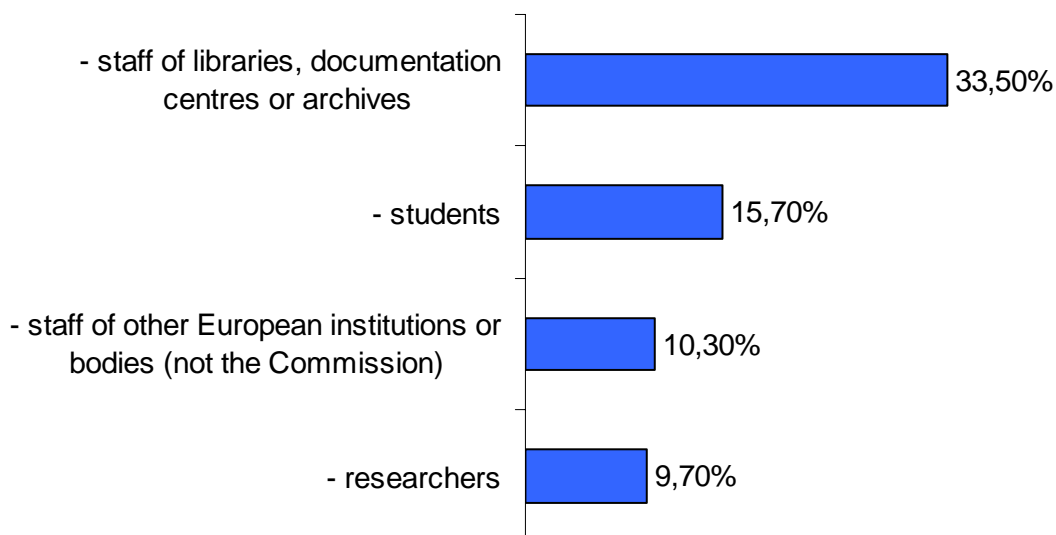

**SUMMARY OF THE MAIN RESULTS OF THE ON-LINE SURVEY
CONDUCTED ON EUROPA – CENTRAL LIBRARY**

1. 185 responses to the survey have been received, mainly from:

2. The site of the Library is accessed mainly:

3. On the whole, the site is found user-friendly and attractive:

4. Among the most useful links the respondents mention:

5. ECLAS is used:

6. In ECLAS, the respondents search mainly:

7. The three most consulted subject fields are: