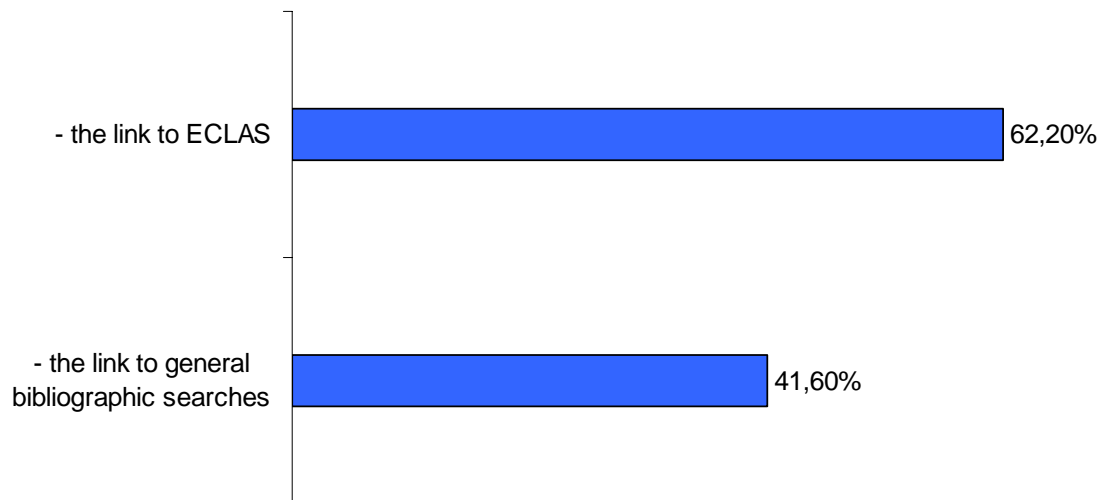

**SUMMARY OF THE MAIN RESULTS OF THE ON-LINE SURVEY
CONDUCTED ON EUROPA – CENTRAL LIBRARY**

1. 185 responses to the survey have been received, mainly from:

2. The site of the Library is accessed mainly:

3. On the whole, the site is found user-friendly and attractive:

4. Among the most useful links the respondents mention:

5. ECLAS is used:

6. In ECLAS, the respondents search mainly:

7. The three most consulted subject fields are: