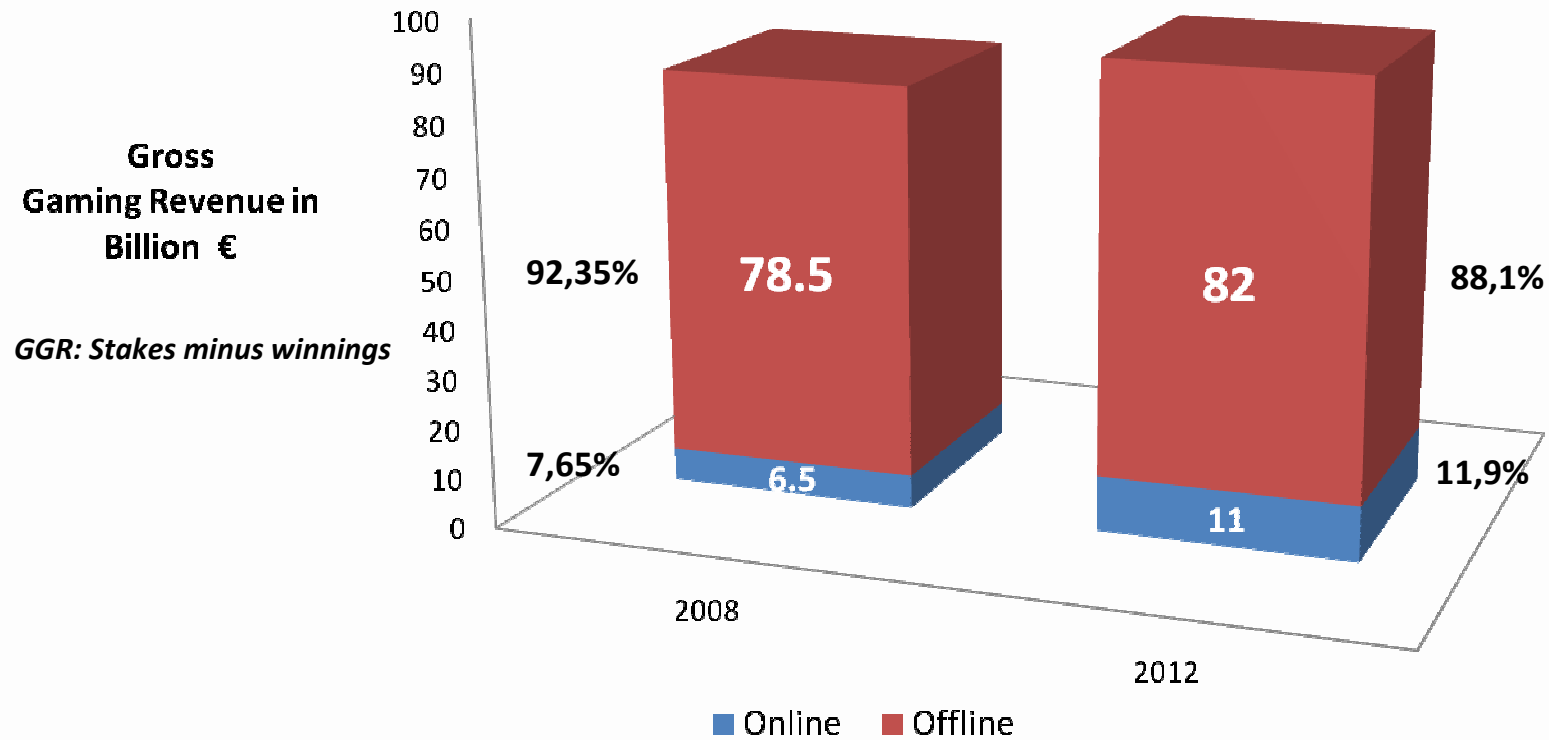

European Gaming and Betting Market

Source: H2 Gambling Capital 2009