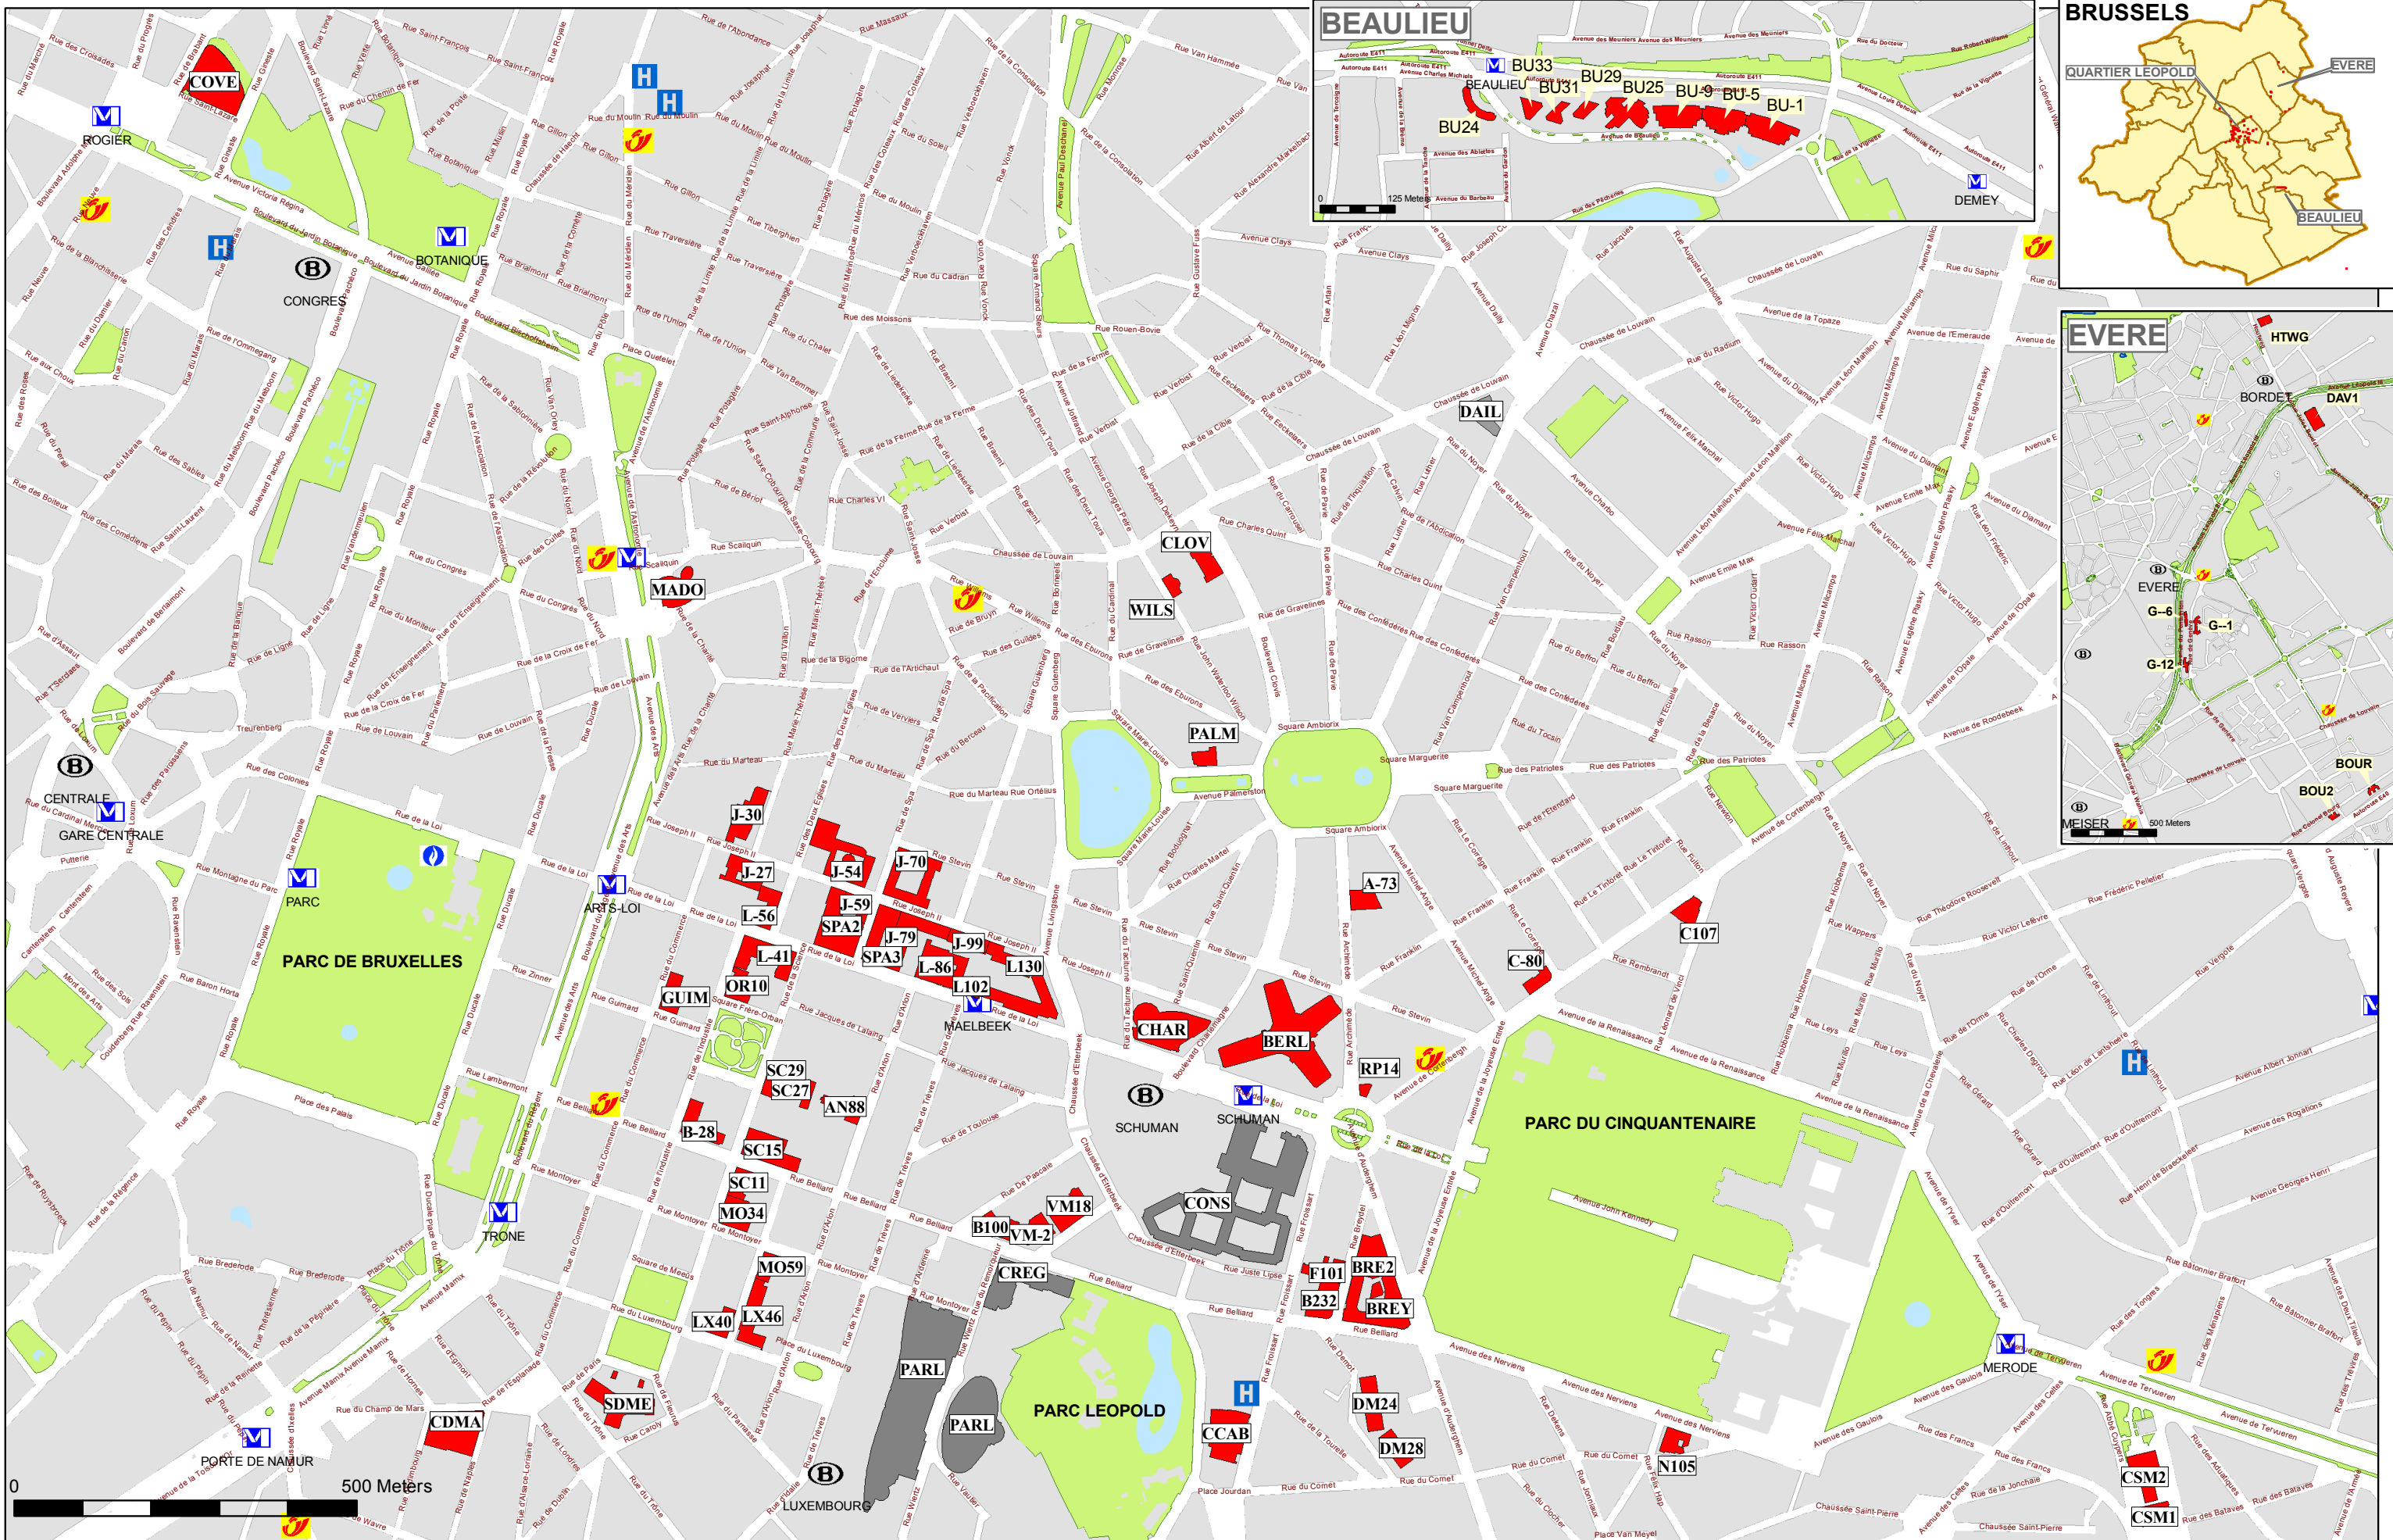

Buildings occupied by the Commission in Brussels

Legend :

- Buildings Commission
- Buildings European institutions
- Underground stations
- Train stations
- Post
- Hospital
- Police