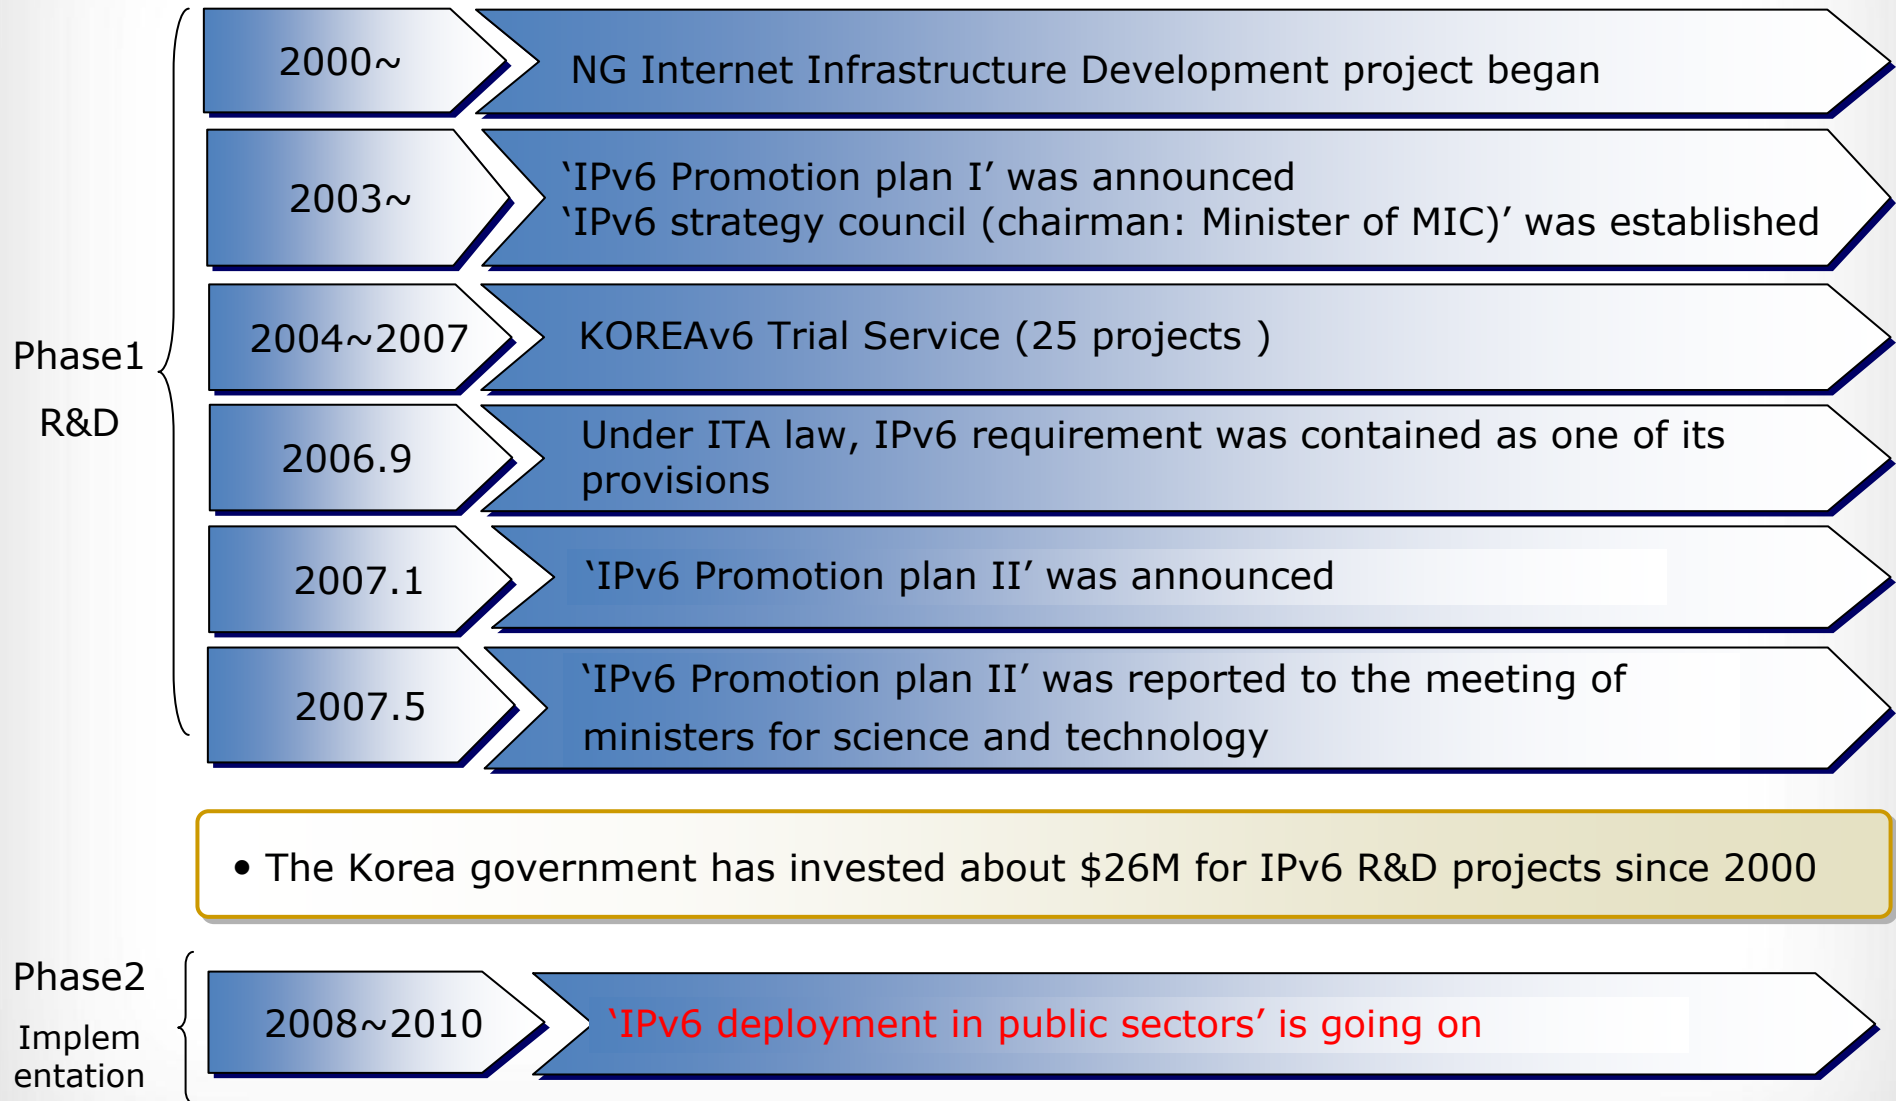

The Status of the Deployment of IPv6 in KOREA

2008. 5. 22. Joobum, Kim

A History of IPv6 in KOREA

Pilot Projects '07

❑ IPv6 Public security trial service

- **Crime report service** based on IPv6
- **Video surveillance system** using IPv6 cameras with face recognition systems
- **VoIPv6** for police administration