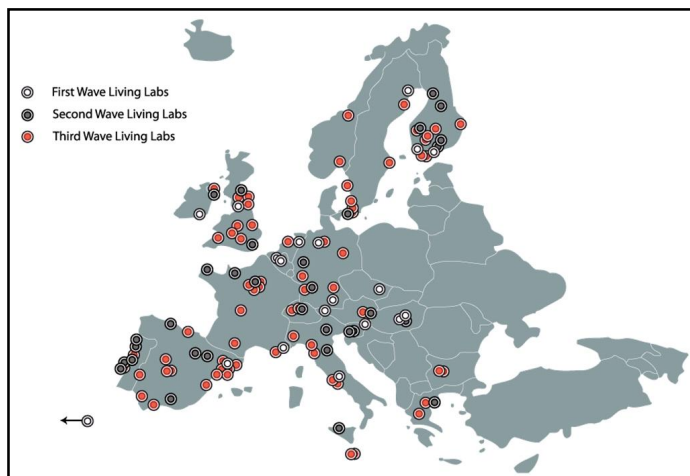

Austria	evolaris Mobile Living Lab
Bulgaria	Digital Spaces Living Lab
Bulgaria	Virtual Services and Open Innovation
Finland	Digital Living Lab Espoo
Finland	Owela Open Web Lab
Finland	HumanTech LivingLab
Finland	Living Lab for Design and Services
Finland	Nokiareena Living Lab - NALLI
Finland	Suupohja Living Lab
Finland	Tampere Central Region Living Lab TCR-LL
France	Integrative Usage Lab (IUL)
France	3D Living Innovation
France	TPMed Lab
France	Issy-les-Moulineaux Medialand
France	AutonomIS Limousin (Innovative Solutions for Autonomy)
France	Gargas INITIA - TIC
France	GREATER PARIS REGION LIVING LAB
Germany	Ambient Assisted Living Environment
Germany	WILL - Workability and Innovation LivingLab
Germany	EXPERIMENTAL FACTORY MAGDEBURG
Germany	iRegion Karlsruhe - creating the net economy
Germany	Nuremberg Mobile Application Centre for Elderly and Disabled
Greece	Thessaly Living Lab
Greece	LIFENET
Ireland	Centre for Sustainable Technologies (CST)
Italy	C.LAB - Piedmont Community Labs
Italy	FILAS - SPACE2LAND
Italy	Lunigiana Amica
Italy	Leaning Lab
Italy	Telemedicine Living Lab
Italy	Living Piemonte
Malta	Euro-Mediterranean Initiative for Technology and Innovation
Malta	Living Lab Malta
Netherlands	Amsterdam Living Lab
Norway	The RECORD online Living Lab
Norway	Wireless Trondheim Living Lab
Portugal	Lighting Living Lab
Portugal	FIAPAL Living Lab
Spain	LIVING LAB SALUD ANDALUCÍA
Spain	Río Nacimiento Living Lab (RioNLL)
Spain	InnovaLab
Spain	SMART-HOUSES LIVING LAB MADRID
Spain	Madrid4Inclusion
Spain	SENIORLAB - Living Lab for Robotics in an Ageing Society
Spain	Segovia Tech Living Lab
Spain	Citilab Cornellà
Spain	VILANOLAB.
Spain	22@LIVING LAB
Spain	Barcelona Digital Cluster TIC
Spain	guifi.net
Spain	TCM Lab
Spain	Experimental Centre of Ambient Intelligence Services and Applications
Sweden	Airport Living Lab
Sweden	Innovation Cultures
Sweden	Malmö New Media Living Lab
Sweden	The Swedish Living Lab on Vehicle and Transport ICT
Sweden	Halmstad Living Lab
Sweden	Living Labs Öresund
Switzerland	Swiss Open Laboratory for E-Tourism (SOLET)
Switzerland	Ecologies for learning in distributed project teams
UK	Cybermoor
UK	Birmingham Communities Building Capacity (CBC)
UK	Sunderland Living Lab
UK	ConnectMK - Living Lab for Milton Keynes
UK	Hull Service Transformation Laboratory
UK	KWest Research
UK	Social Informatics Lab (SILab)
UK	CONNECTED NOTTINGHAM

Ten non-European Associated Living Labs have been also selected within the scope of the Third Wave: Amazon Living Lab (Brazil), INdT- Well Being and Health Care LL + Mobile Work Spaces LL (Brazil), Inova Unicamp Innovation Agency (Brazil), Espírito Santo Cidadania Digital Living Lab (Brazil), TianJin-China Living Lab (China), Living Lab Maputo (Mozambique), Siyakhula Living Lab (South Africa), Sekhukhune Rural Living Lab (South Africa), Center for Technologies Of Ubiquitous Computing and Humanity, Taiwan (Taiwan), Living Lab Taiwan (Taiwan).