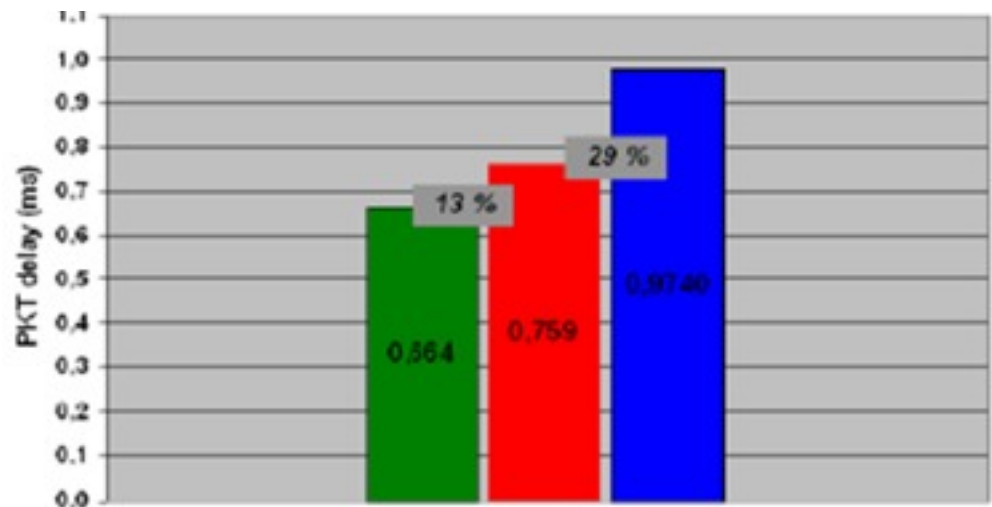

FORTH's metropolitan mesh network testbed

- 14 nodes: 6 multi-radio / PC-based
- independent management network
- 1.6 - 5.2km links
- 60sq.km. coverage

extended testing capabilities

- cross layer data acquisition
- parallel processing
- remote management
- remote & local storage
- high computing power
- 4+1 wireless interfaces per node
- UPS & remote power management
- linux operating system