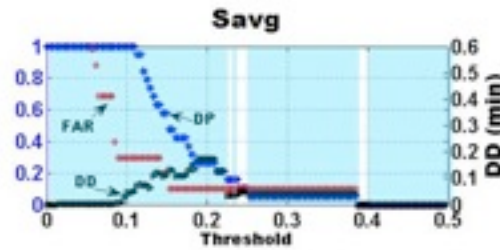

FORTH's metropolitan mesh network testbed

- 14 nodes: 6 multi-radio / PC-based
- independent management network
- 1.6 - 5.2km links
- 60sq.km. coverage

extended testing capabilities

- cross layer data acquisition
- parallel processing
- remote management
- remote & local storage
- high computing power
- 4+1 wireless interfaces per node
- UPS & remote power management
- linux operating system