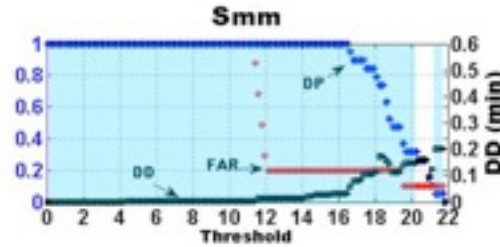

FORTH's metropolitan mesh network testbed

- 14 nodes: 6 multi-radio / PC-based
- independent management network
- 1.6 - 5.2km links
- 60sq.km. coverage

extended testing capabilities

- cross layer data acquisition
- parallel processing
- remote management
- remote & local storage
- high computing power
- 4+1 wireless interfaces per node
- UPS & remote power management
- linux operating system