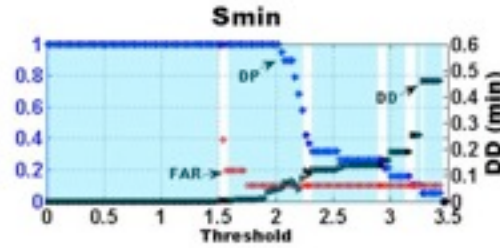

FORTH's metropolitan mesh network testbed

- 14 nodes: 6 multi-radio / PC-based
- independent management network
- 1.6 - 5.2km links
- 60sq.km. coverage

extended testing capabilities

- cross layer data acquisition
- parallel processing
- remote management
- remote & local storage
- high computing power
- 4+1 wireless interfaces per node
- UPS & remote power management
- linux operating system