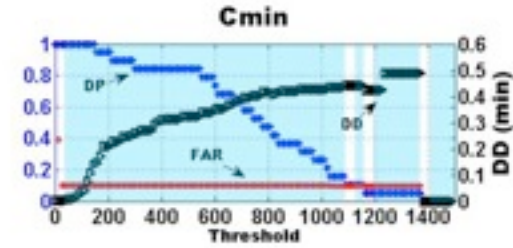

FORTH's metropolitan mesh network testbed

- 14 nodes: 6 multi-radio / PC-based
- independent management network
- 1.6 - 5.2km links
- 60sq.km. coverage

extended testing capabilities

- cross layer data acquisition
- parallel processing
- remote management
- remote & local storage
- high computing power
- 4+1 wireless interfaces per node
- UPS & remote power management
- linux operating system