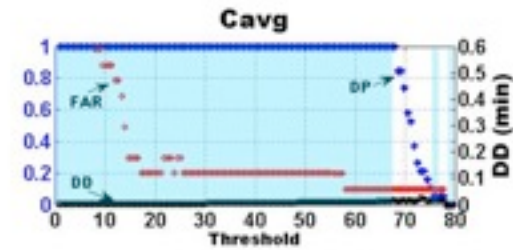

FORTH's metropolitan mesh network testbed

- 14 nodes: 6 multi-radio / PC-based
- independent management network
- 1.6 - 5.2km links
- 60sq.km. coverage

extended testing capabilities

- cross layer data acquisition
- parallel processing
- remote management
- remote & local storage
- high computing power
- 4+1 wireless interfaces per node
- UPS & remote power management
- linux operating system