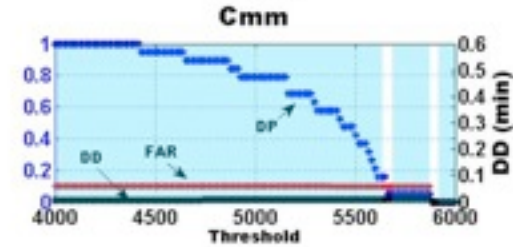

FORTH's metropolitan mesh network testbed

- 14 nodes: 6 multi-radio / PC-based
- independent management network
- 1.6 - 5.2km links
- 60sq.km. coverage

extended testing capabilities

- cross layer data acquisition
- parallel processing
- remote management
- remote & local storage
- high computing power
- 4+1 wireless interfaces per node
- UPS & remote power management
- linux operating system