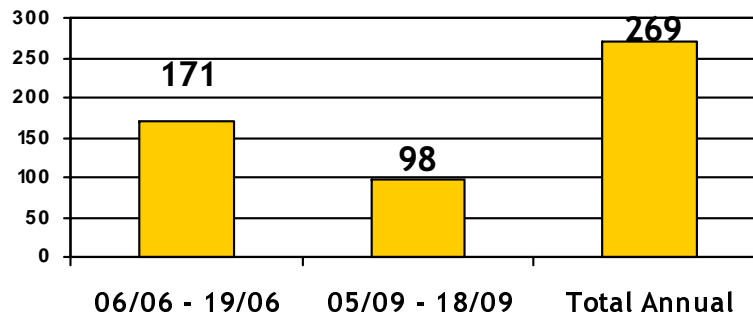

30 / 08 / 2005

From :
LBC

To :
SANCO
ENSP

Help Campaign 2005

Detailed flight 2 - Belgium

Belgium North - Help TV Campaign

Forecast GRP against 15 -34

Source: CIM 15-34 Size of Universe: 1 472 000

*Spot by Spot Schedule is
subject to change – exact
time slots are not
guaranteed*

Belgium South - Help TV Campaign

Forecast GRP against 15 -34

Source: CIM 15-34 Size of Universe: 1 095 000

Channel Mix 1st Flight (Grp split %)