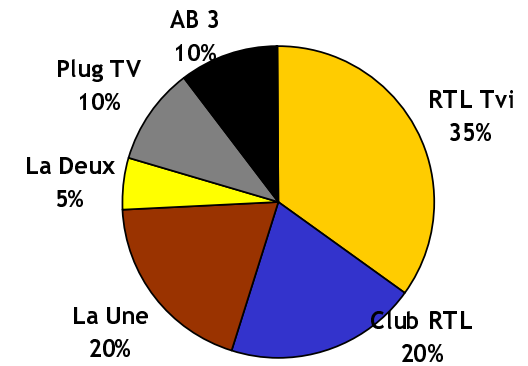

*Spot by Spot Schedule is
subject to change – exact
time slots are not
guaranteed*

Belgium South - Help TV Campaign

Forecast GRP against 15 -34

Source: CIM 15-34 Size of Universe: 1 095 000

Channel Mix 1st Flight (Grp split %)