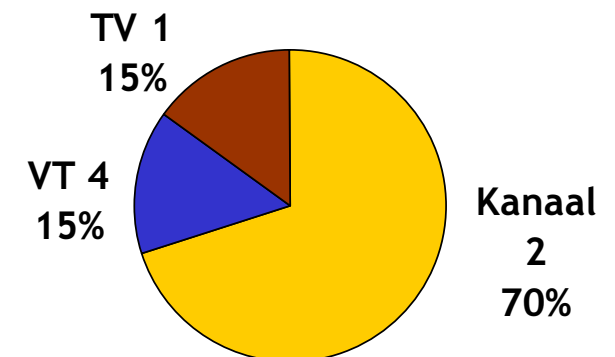

Channel Mix 2nd Flight
(Grp split %)