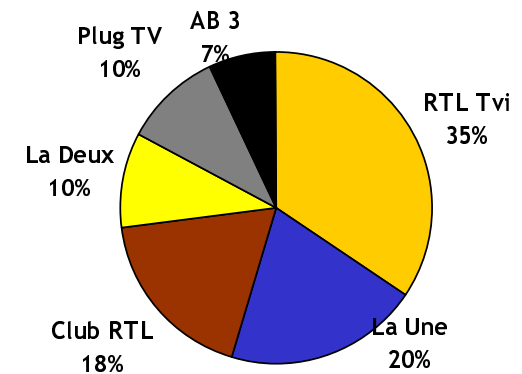

Channel Mix 2nd Flight (Grp split %)