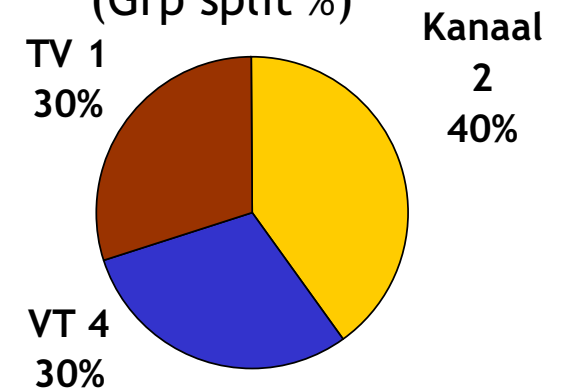

Channel Mix 1st Flight
(Grp split %)