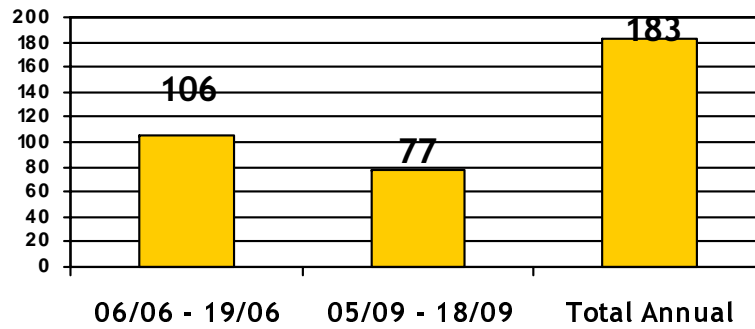

*Spot by Spot Schedule is
subject to change – exact
time slots are not
guaranteed*

Belgium South - Help TV Campaign

Forecast GRP against 15 -34

Source: CIM 15-34 Size of Universe: 1 095 000

Channel Mix 1st Flight (Grp split %)