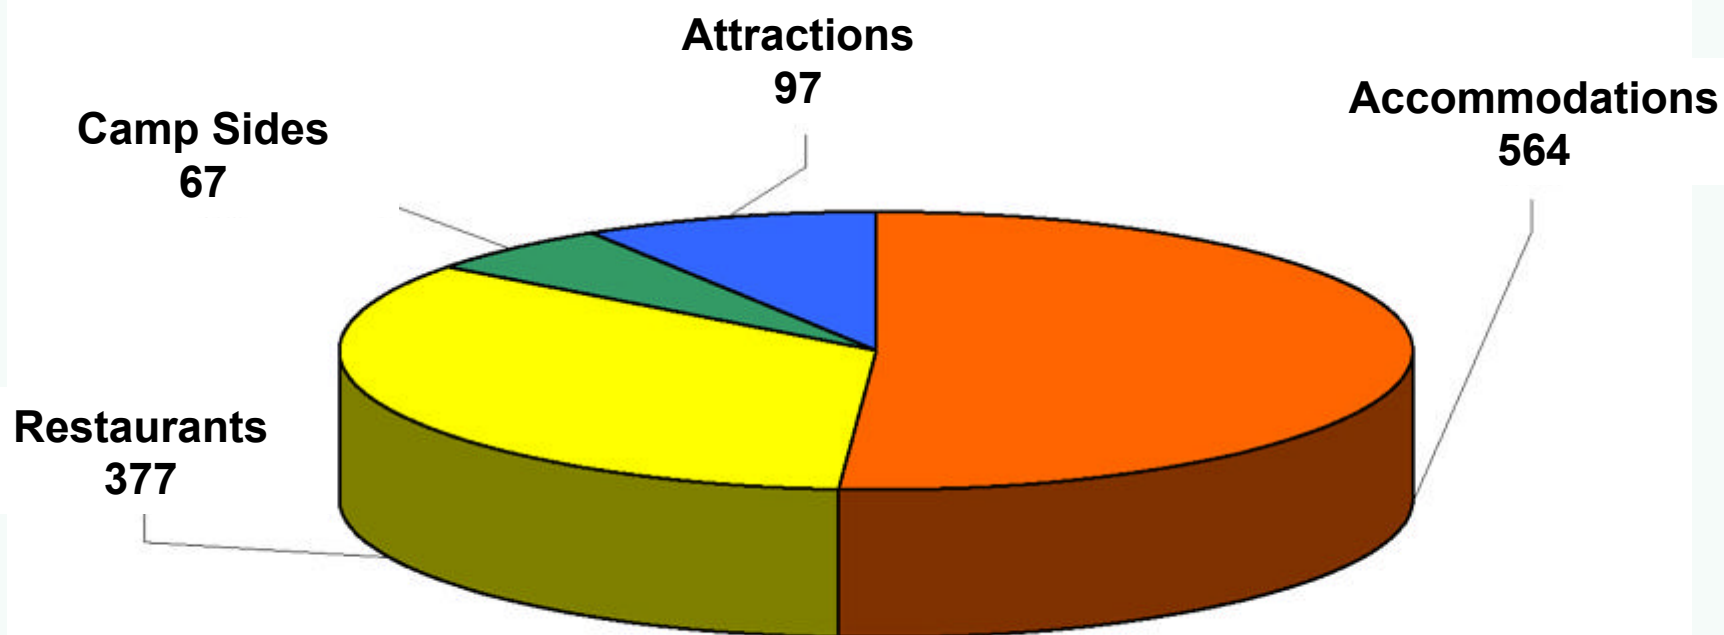

Quantity of categories (in total 1100)