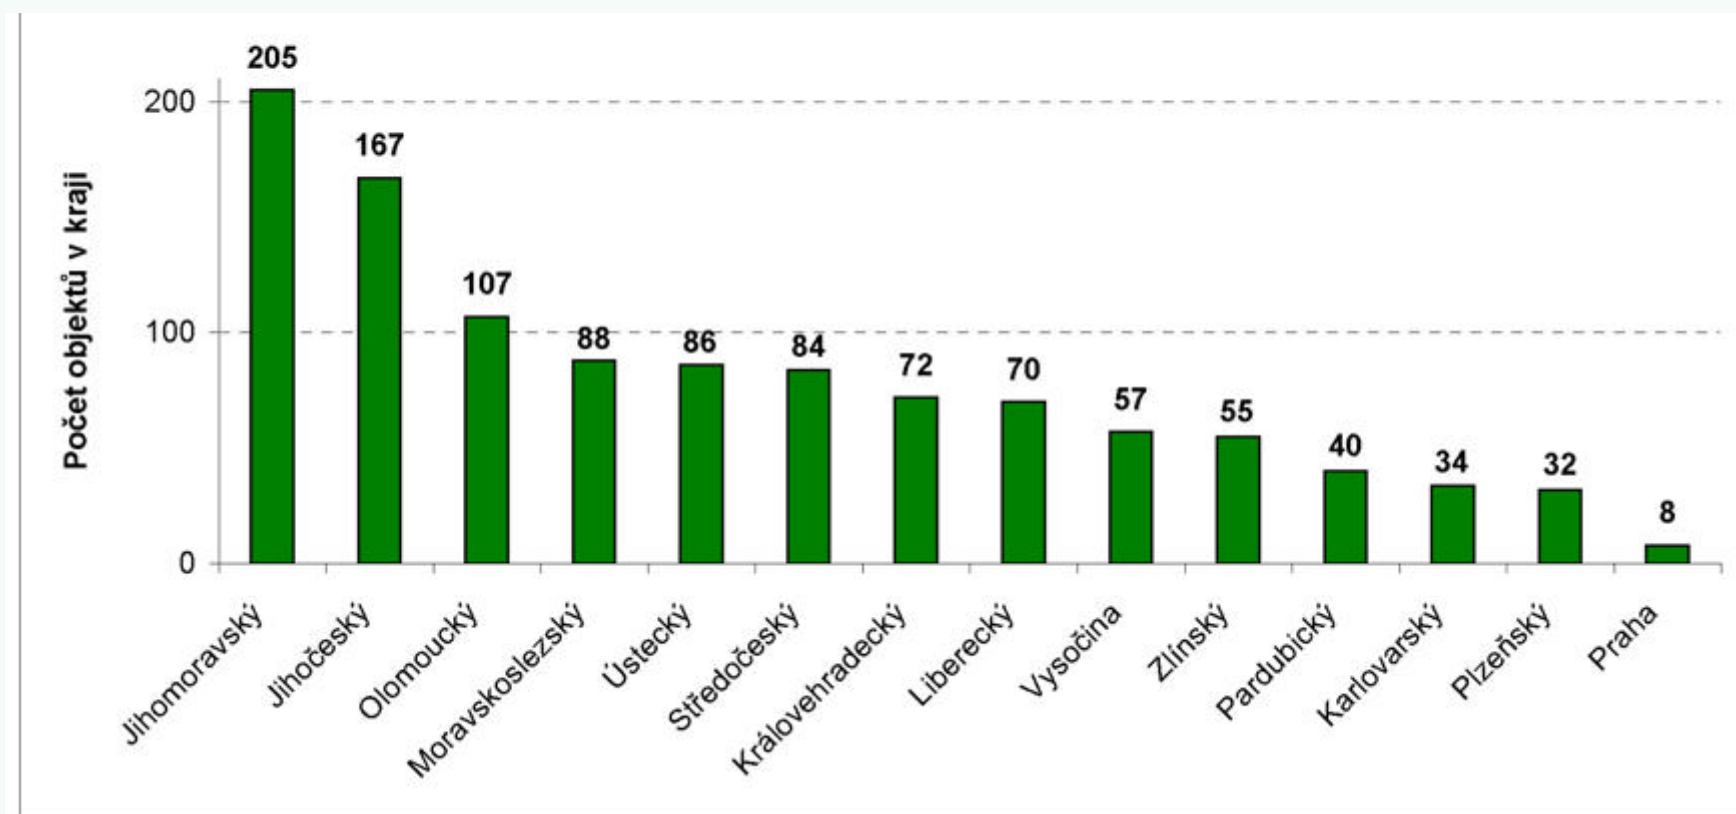

Covering of districts in Czechia