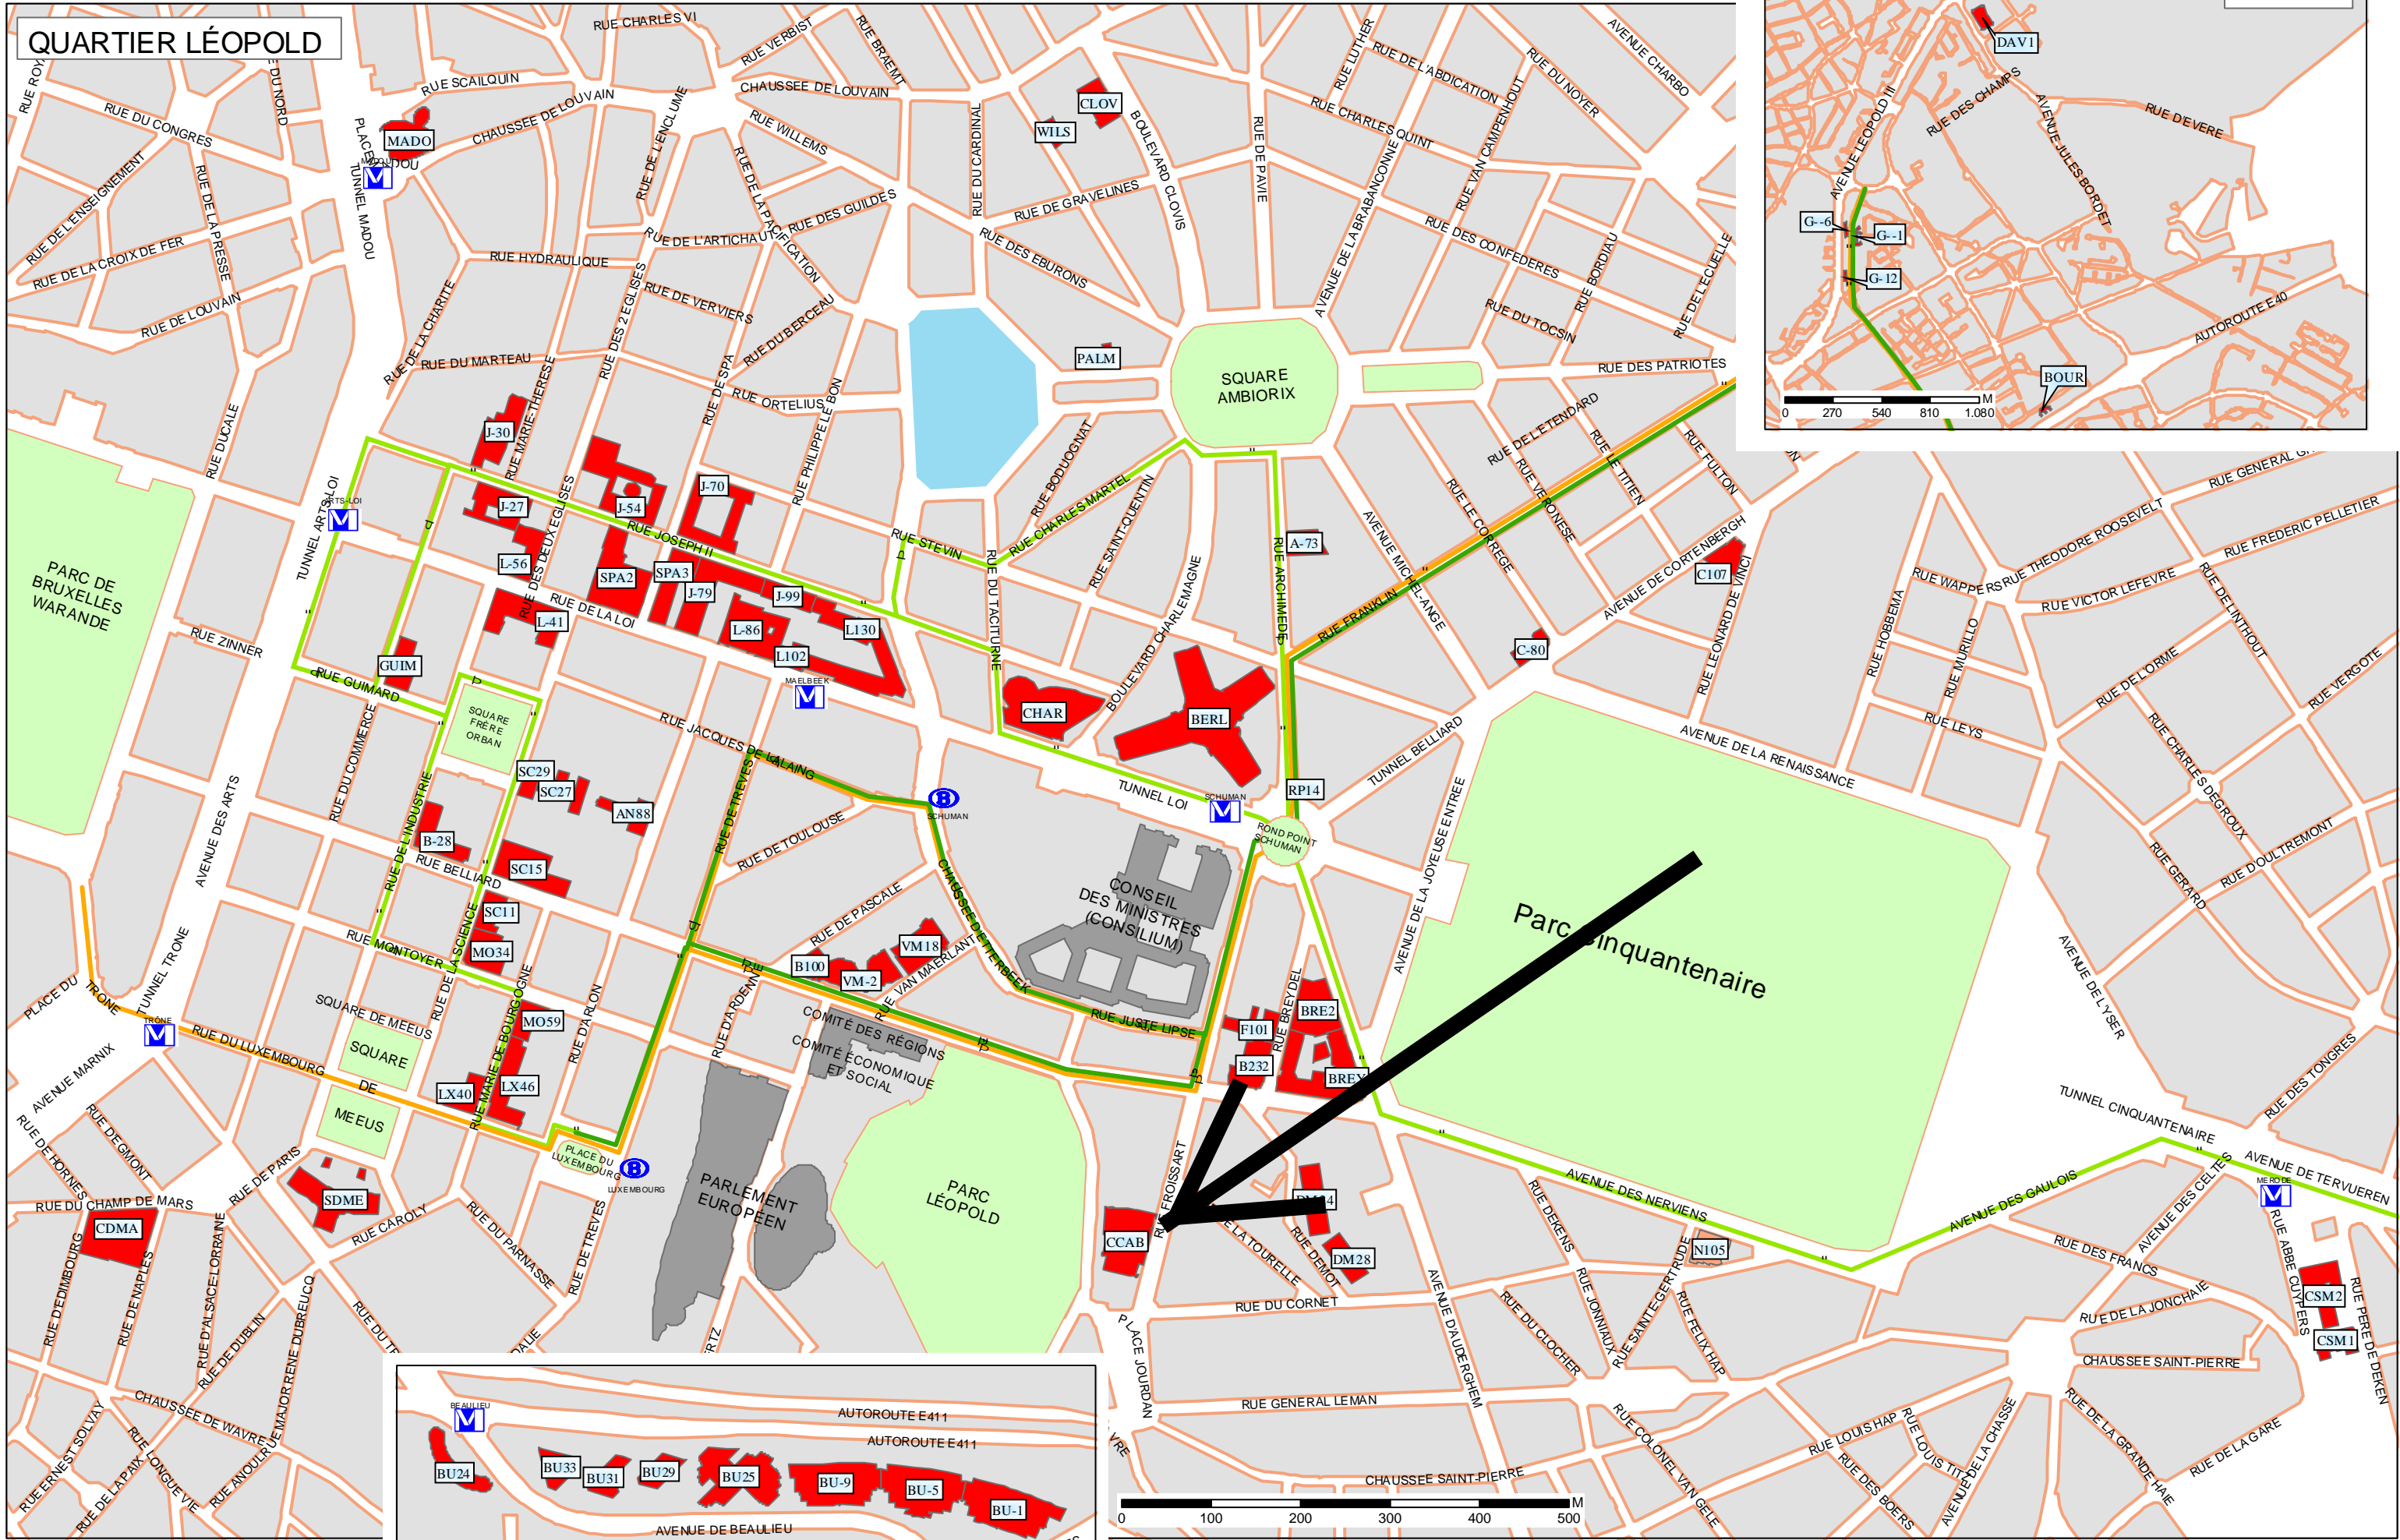

# Public Transport between the Commission Buildings in Brussels

- Legend :**
- Underground stations
  - Train stations
  - Commission Buildings
  - Line 22
  - Line 21
  - Line 12