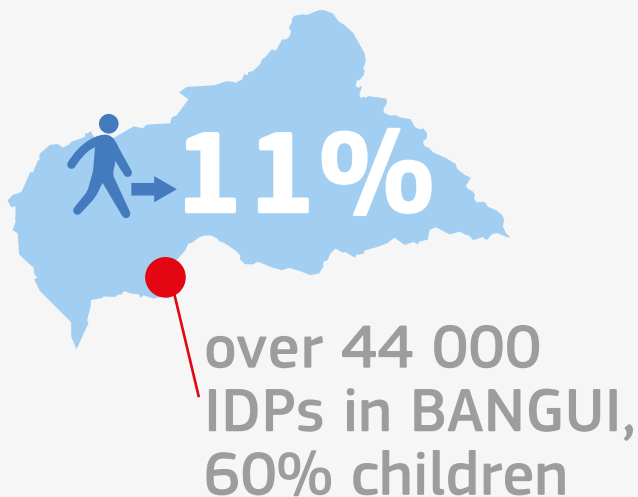

European
Commission

Central African Republic Humanitarian Crisis

Over 436 000 people
internally displaced

Over 462 000 Central
African refugees in Cameroon,
Chad, DR Congo and
Republic of Congo

EU* humanitarian funding
in 2014/2015