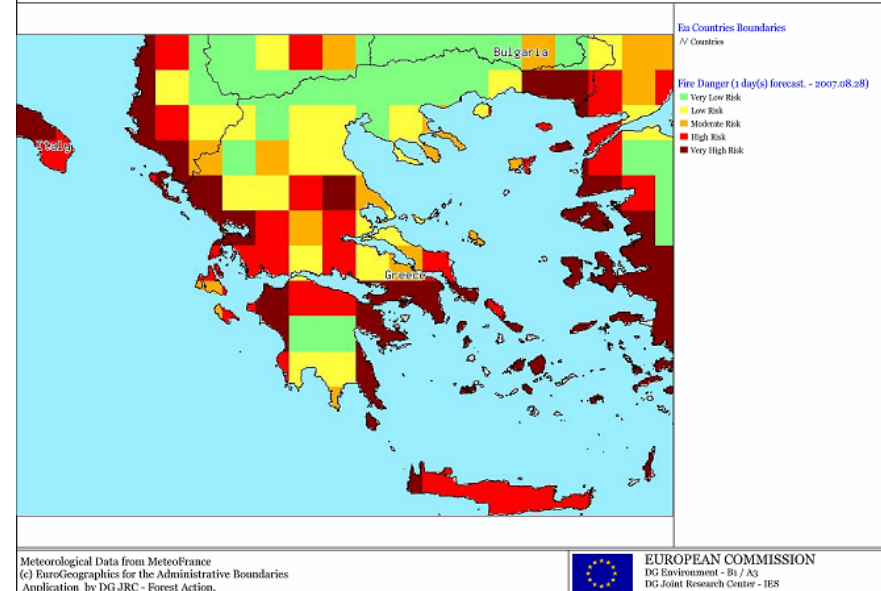

23 August 2007

26 August 2007

**TERRA MODIS satellite image
showing the Peloponnese region**

27 August 2007

European Forest Fire Information System

28 August 2007

European Forest Fire Information System

29 August 2007