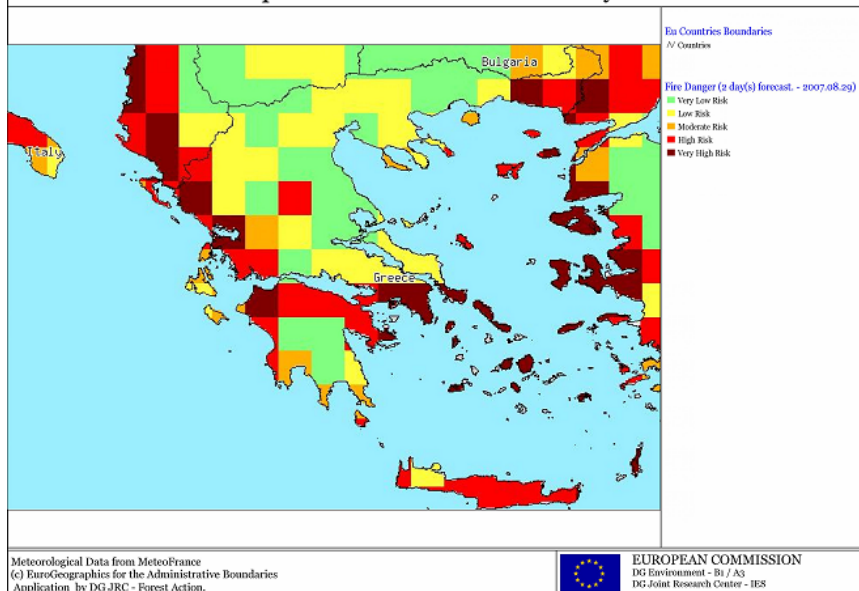

29 August 2007

European Forest Fire Information System