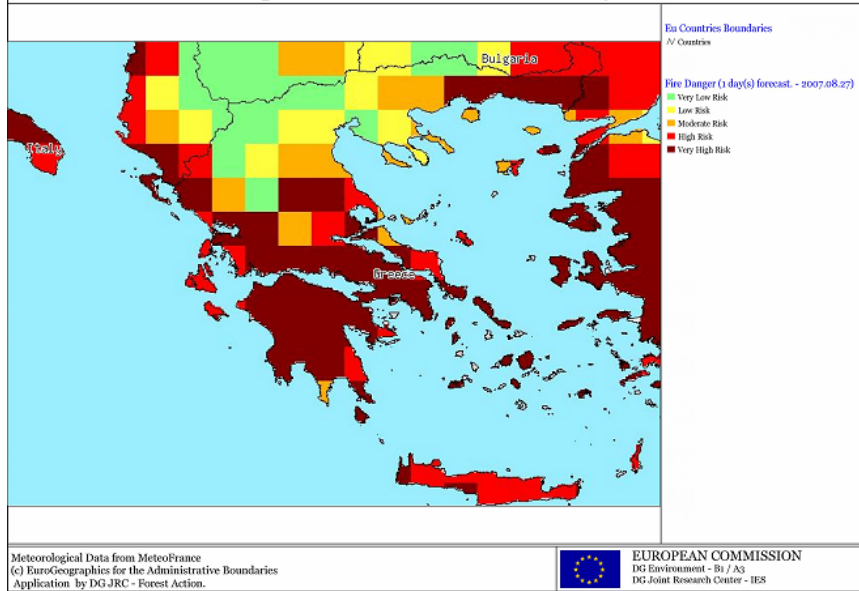

23 August 2007

26 August 2007

**TERRA MODIS satellite image
showing the Peloponnese region**

27 August 2007

European Forest Fire Information System

28 August 2007

European Forest Fire Information System

29 August 2007