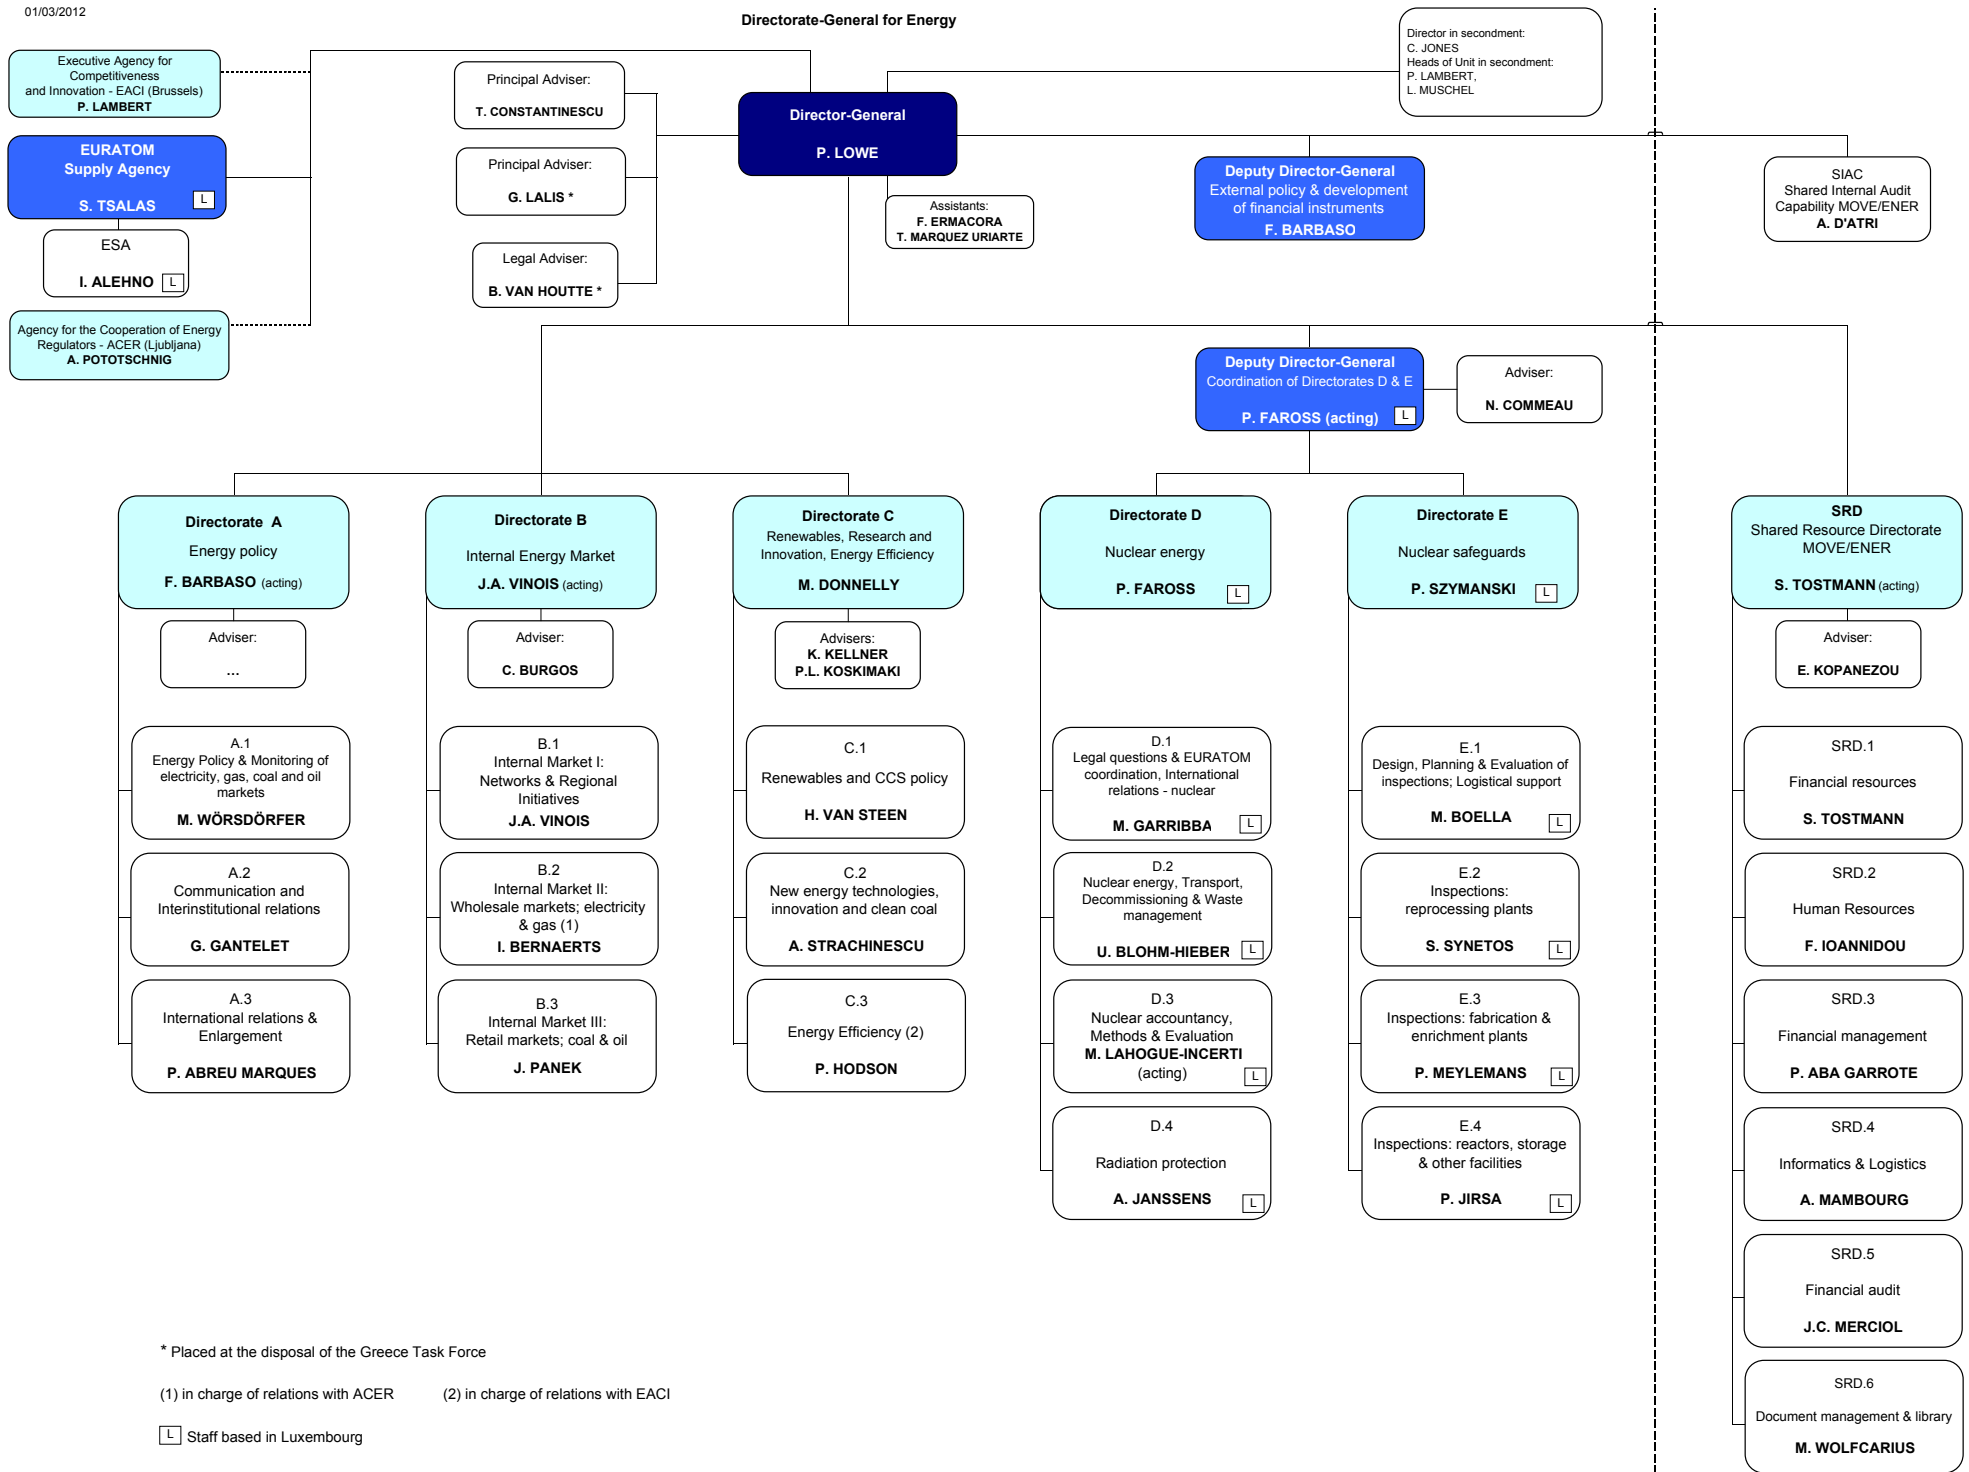

Directorate-General for Energy

* Placed at the disposal of the Greece Task Force

(1) in charge of relations with ACER (2) in charge of relations with EACI

L Staff based in Luxembourg