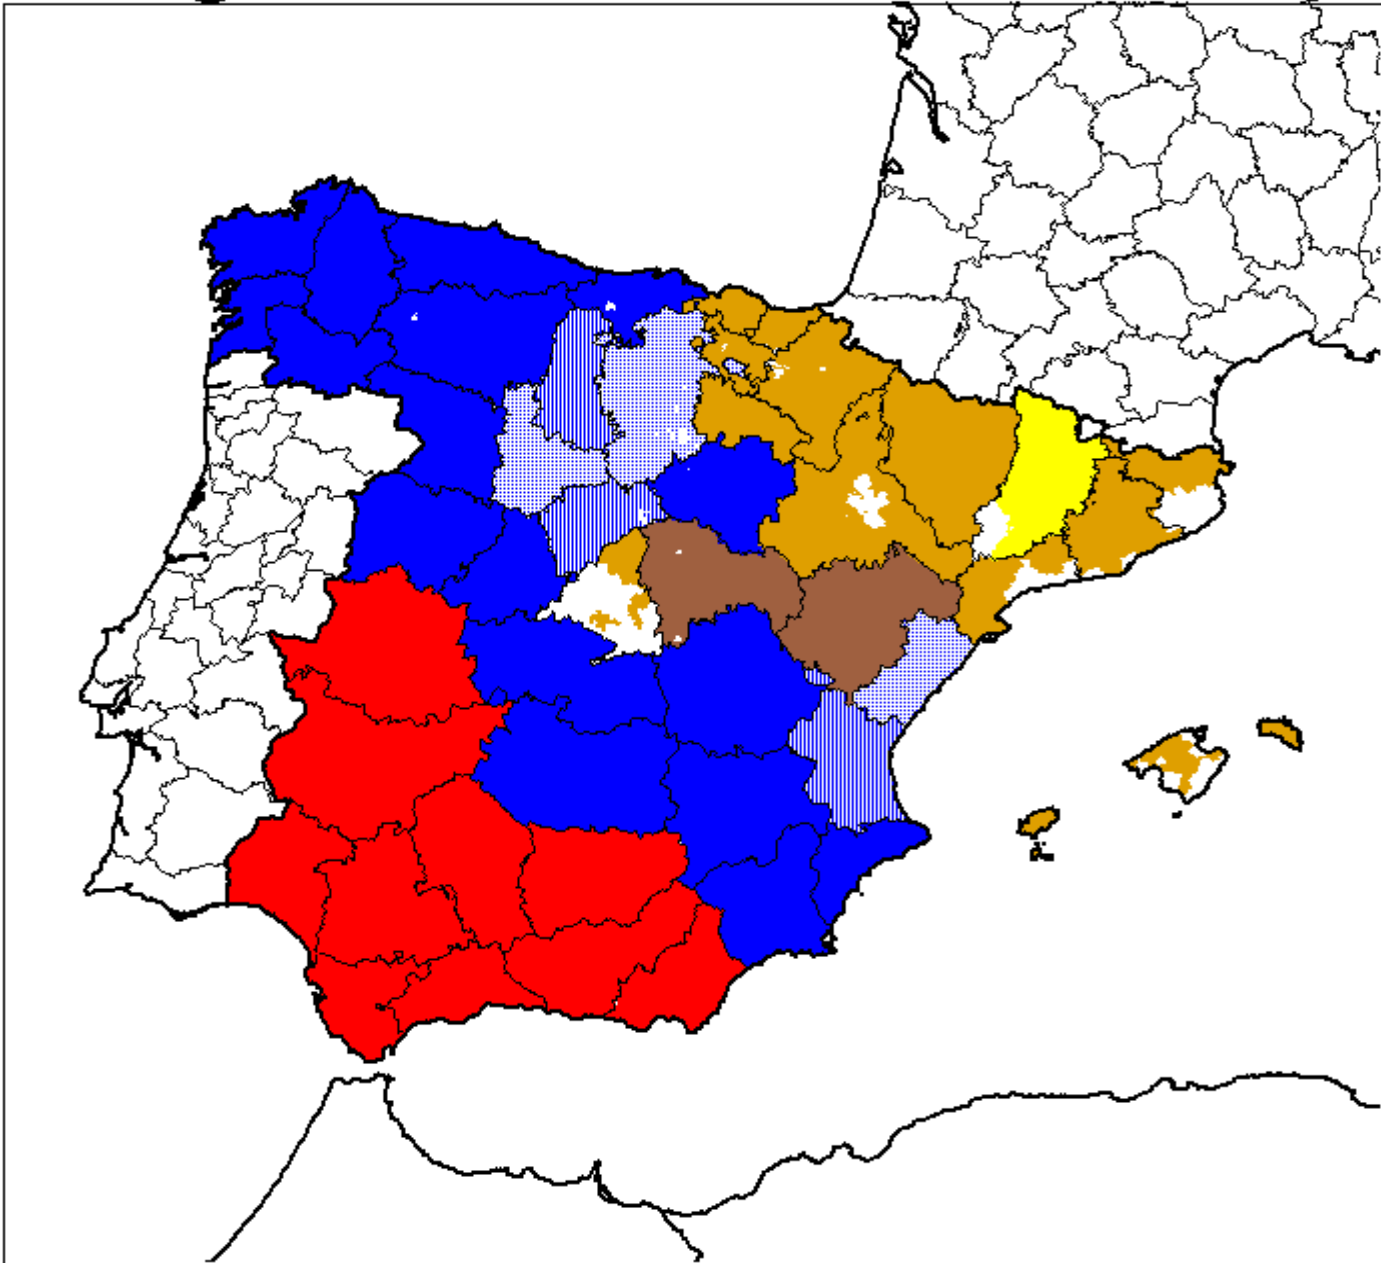

Regional state aid map 2000

Nuts0_v7.shp
Nuts3_v7.shp
Spain

| | |
|--|----------|
| | 10 % NGE |
| | 20 % NGE |
| | 30 % NGE |
| | 35 % NGE |
| | 37 % NGE |
| | 40 % NGE |
| | 50 % NGE |

(c) Eurostat - Gisco + DG COMP (2000)