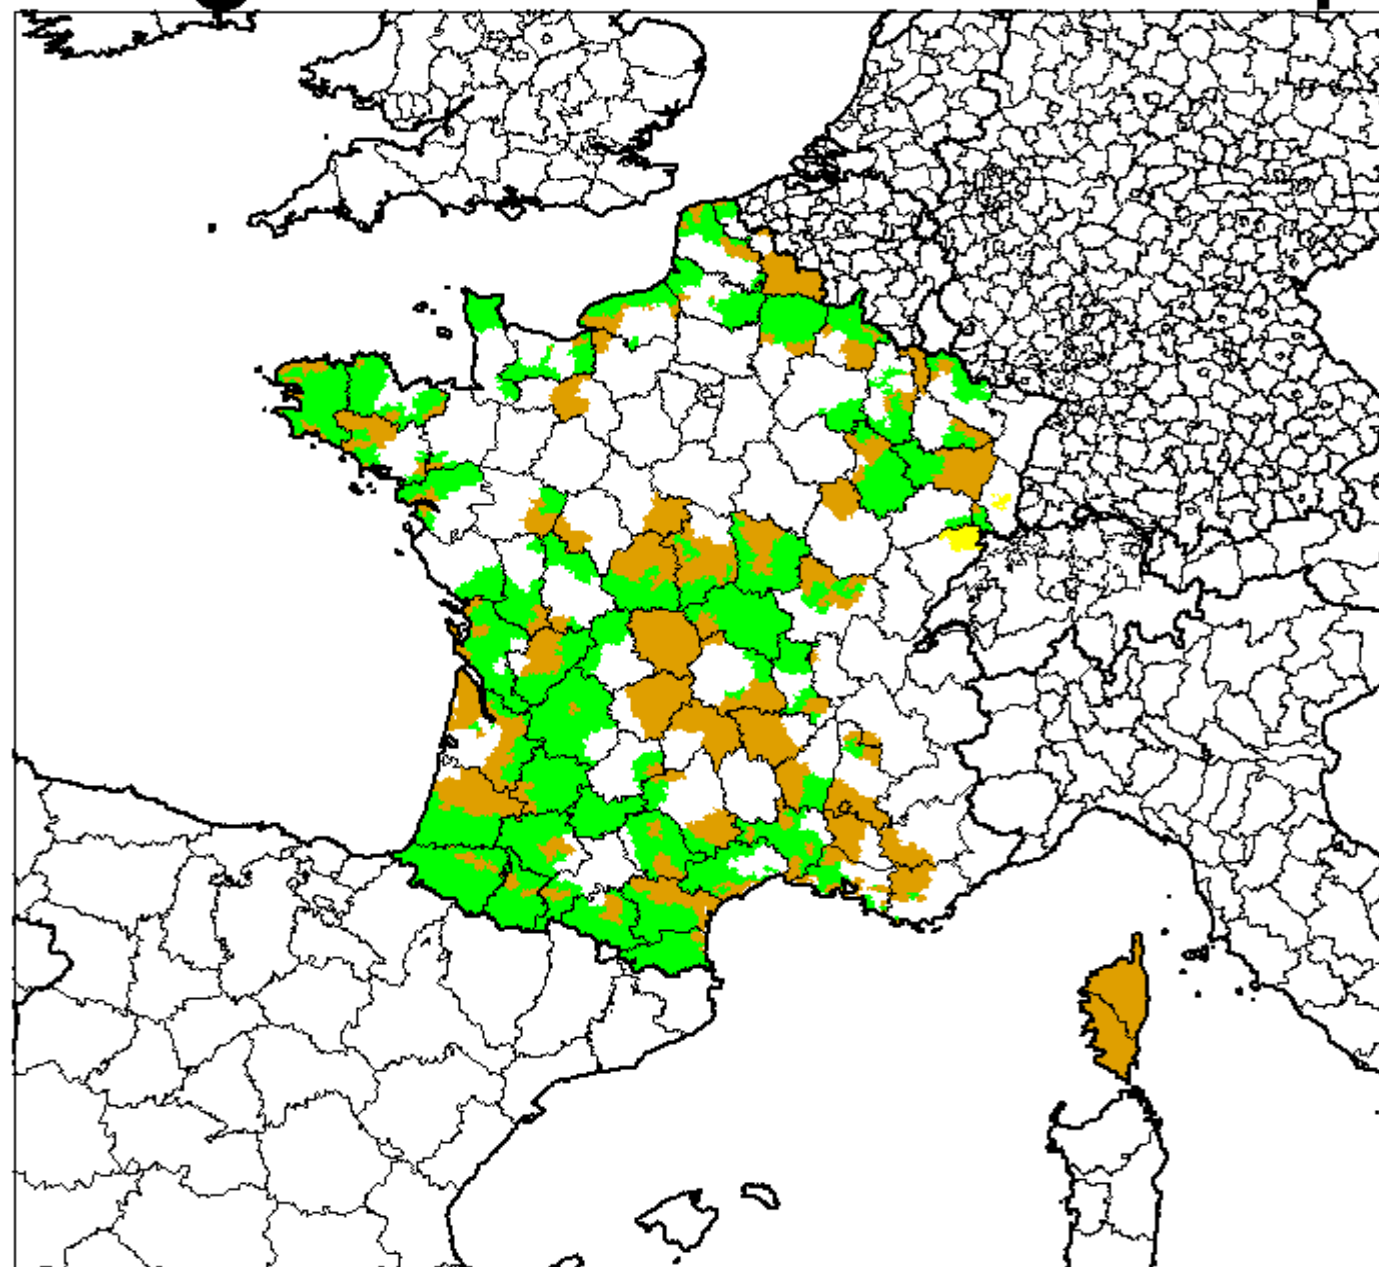

Regional state aid map 2000

∩ Nuts0_v7.shp
∩ Nuts3_v7.shp
France

10 % NGE
15 % NGE
20 % NGE