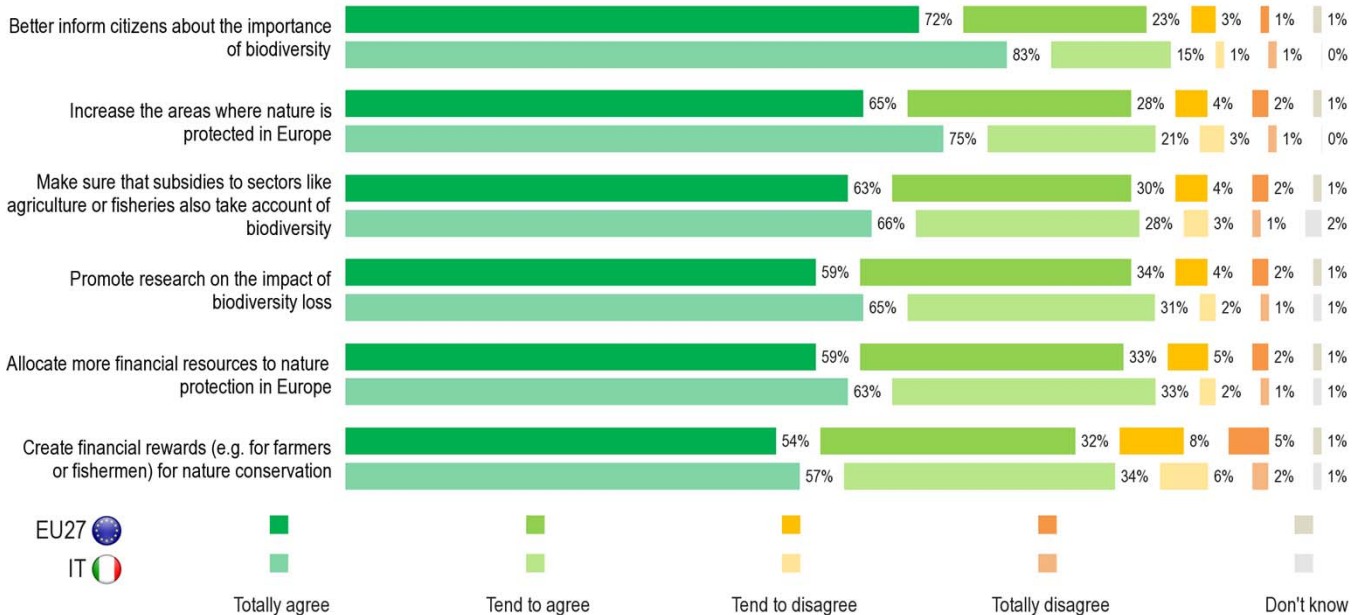

Totally agree

Tend to agree

Tend to disagree

Totally disagree

Don't know