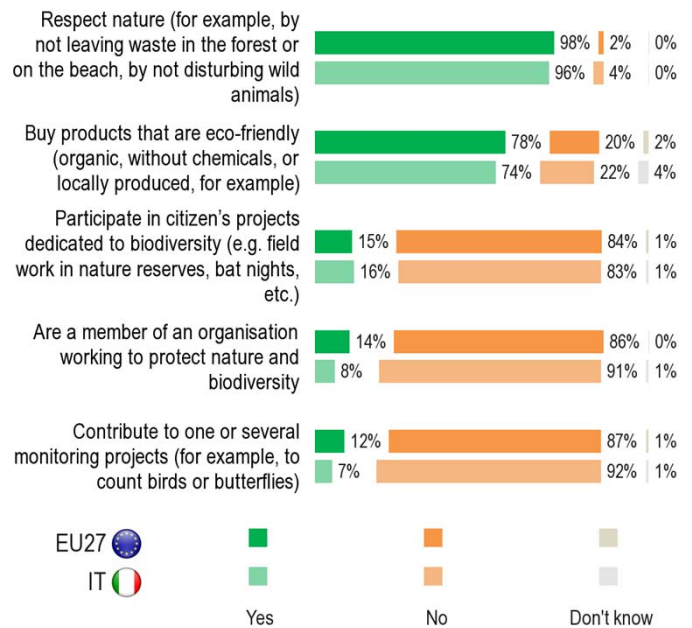

Attitudes towards biodiversity

Number of interviews:
25.537

Number of interviews:
1.000

Fieldwork:
26-28/06/2013

Fieldwork:
26-28/06/2013

Methodology: telephone

1. IMPORTANCE AND SERIOUSNESS OF BIODIVERSITY LOSS

Q4. I will read some statements to you about why it might be important to halt the loss of biodiversity. Please tell me how much you agree or disagree with them:

Q5. In your opinion, how serious is the decline and possible extinction of animal species, flora and fauna, natural habitats and ecosystems? It is...

2. PERSONAL EFFORTS TO TACKLE BIODIVERSITY LOSS

Q12. Would you say that you personally make an effort to protect biodiversity?

Q13. For each of the following, please tell me whether or not you do it?

Attitudes towards biodiversity