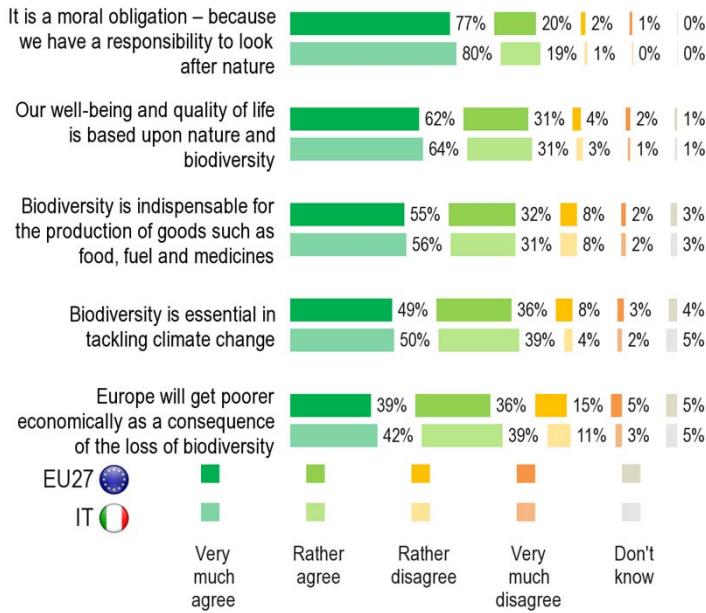

Attitudes towards biodiversity

Number of interviews:
25.537

Number of interviews:
1.000

Fieldwork:
26-28/06/2013

Fieldwork:
26-28/06/2013

Methodology: telephone

1. IMPORTANCE AND SERIOUSNESS OF BIODIVERSITY LOSS

Q4. I will read some statements to you about why it might be important to halt the loss of biodiversity. Please tell me how much you agree or disagree with them:

Q5. In your opinion, how serious is the decline and possible extinction of animal species, flora and fauna, natural habitats and ecosystems? It is...

2. PERSONAL EFFORTS TO TACKLE BIODIVERSITY LOSS

Q12. Would you say that you personally make an effort to protect biodiversity?

Q13. For each of the following, please tell me whether or not you do it?

Attitudes towards biodiversity