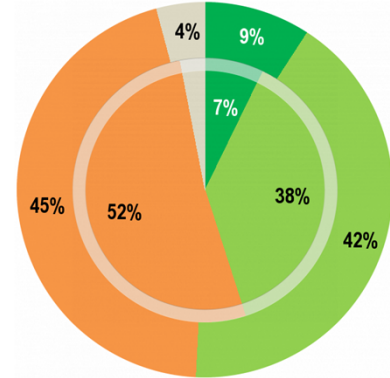

- This is acceptable because economic development takes precedence
- This is only acceptable for projects of major public interest and if damage is fully compensated for
- This should be prohibited because these are our most important nature areas
- Don't know

EU27 Outer pie IT Inner pie

4. MEASURES THE EU SHOULD TAKE TO PROTECT BIODIVERSITY

Q8. In order to protect biodiversity please tell me if you agree or disagree that the EU should take each of the following measures...