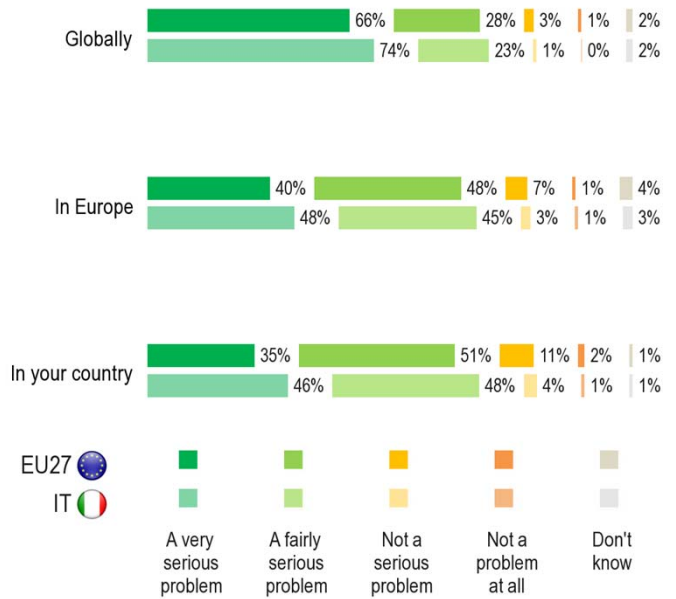

Attitudes towards biodiversity

Number of interviews:
25.537

Number of interviews:
1.000

Fieldwork:
26-28/06/2013

Fieldwork:
26-28/06/2013

Methodology: telephone

1. IMPORTANCE AND SERIOUSNESS OF BIODIVERSITY LOSS

Q4. I will read some statements to you about why it might be important to halt the loss of biodiversity. Please tell me how much you agree or disagree with them:

Q5. In your opinion, how serious is the decline and possible extinction of animal species, flora and fauna, natural habitats and ecosystems? It is...