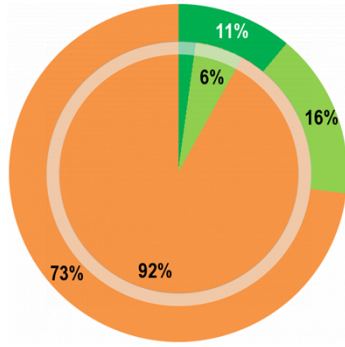

Number of interviews:
25.537

Fieldwork:
26-28/06/2013

Number of interviews:
1.000

Fieldwork:
26-28/06/2013

Methodology: telephone

3. NATURA 2000 AND THE IMPORTANCE OF NATURE PROTECTION AREAS

Q9. Have you heard of the Natura 2000 network?

EU27 Outer pie IT Inner pie

	EU27		IT	
	FL379	FL379 - FL290	FL379	FL379 - FL290
I've heard of it and I know what it is	11%	+ 3	2%	=
I've heard of it but I do not know what it is	16%	+ 3	6%	+ 3
I have never heard of it	73%	- 5	92%	=
Don't know	0%	- 1	0%	- 3