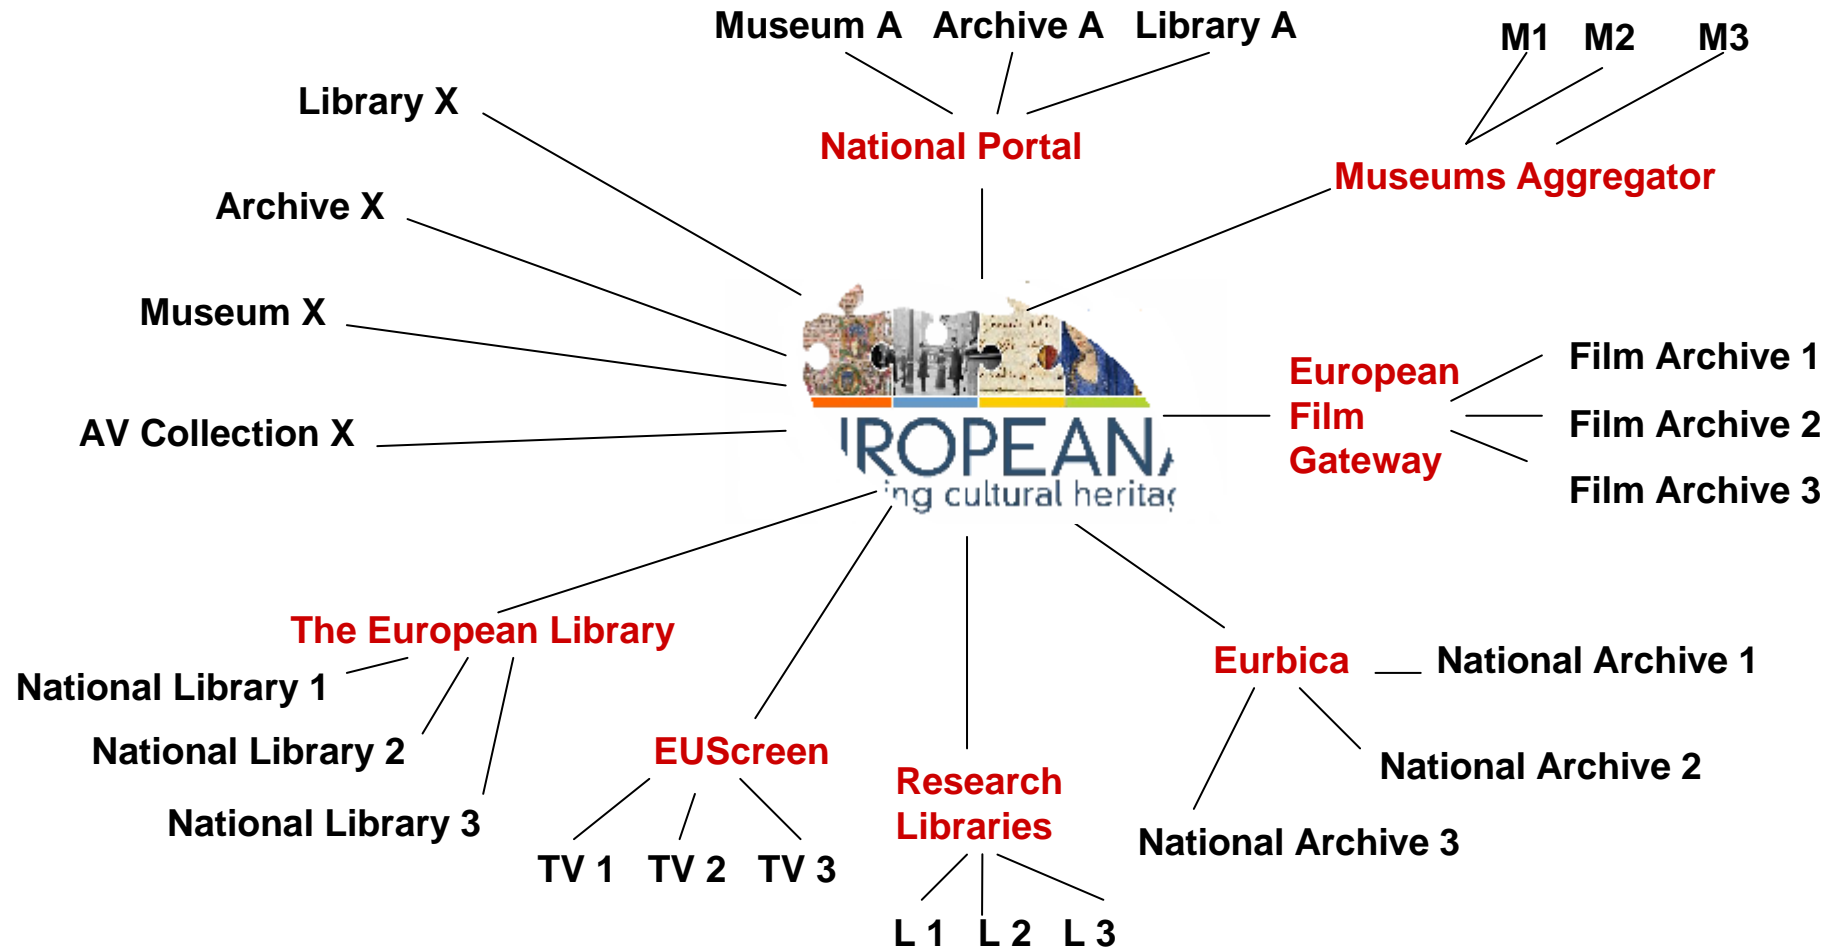

Contents from aggregators