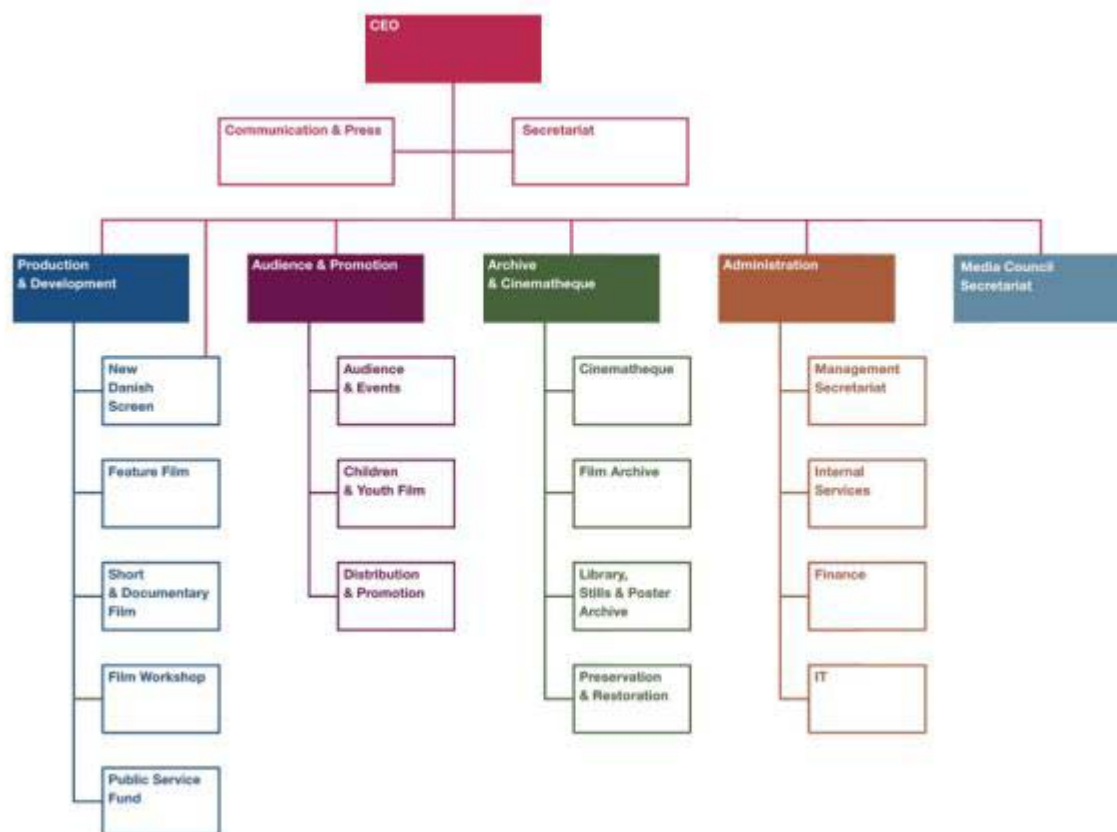

Cinema Expert Group/archives

Educational activities at The Danish Film Institute

Bruxelles, June 9th 2008
Dan Nissen, Danish Film Institute

Danish Film Institute

Three departments

- Production & Development**
- Archive & Cinematheque**
- Audience & Promotion**
 - ✓ **Children & Youth Films**

Educational activities

- **Making available films for children and young people**
 - **Film at school**
 - **Filmstriben - streaming**
- **Regular free screenings at the Cinematheque for pre-school children**
- **Running the interactive film studio [FILM-X](#) situated at the Danish Film Institute**

Film at school

- **Out of the classroom**
- **Into the cinema**
- **Further work in the classroom,
using downloaded material**

film at school 2007-08

- **5 regions/64 municipalities**
- **103 cinemas**
- **1322 screenings**
- **210.000 attendants**
- **Educational material to be downloaded from our website**