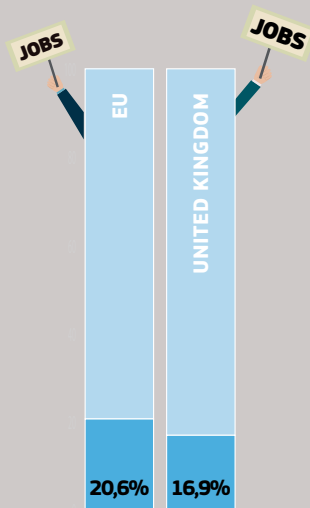

# EU Youth Report UNITED KINGDOM

2014 data for 15-29 age range unless otherwise mentioned

## EDUCATION

— • EU —

— • UNITED KINGDOM —

## EMPLOYMENT

Youth unemployment rate (15-24)

## SOCIAL INCLUSION

Young people (15-29) at risk of poverty or exclusion