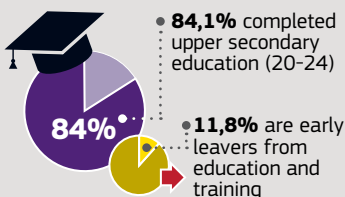

EDUCATION

— • EU —

— • UNITED KINGDOM —