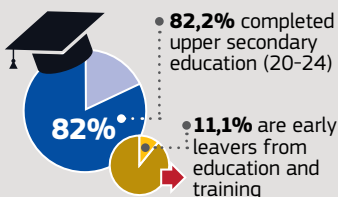

EDUCATION

— • EU —

— • UNITED KINGDOM —