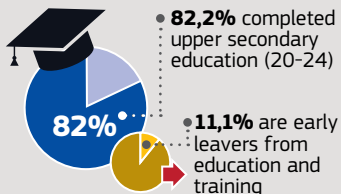

European Commission

EU Youth Report SWEDEN

2014 data for 15-29 age range unless otherwise mentioned

DEMOGRAPHICS

1.84 million
young people

EDUCATION

— • EU • —

— • SWEDEN • —

EMPLOYMENT

Youth unemployment rate (15-24)

SOCIAL INCLUSION

Young people (15-29) at risk of poverty or exclusion

SOCIAL AND CIVIC PARTICIPATION

Participation in organised voluntary activities

Participation (voted) in elections