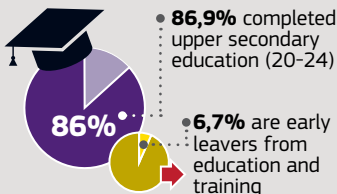

European Commission

EU Youth Report SWEDEN

2014 data for 15-29 age range unless otherwise mentioned

DEMOGRAPHICS

1.84 million
young people

EDUCATION

— • EU • —

— • SWEDEN • —

EMPLOYMENT

Youth unemployment rate (15-24)

SOCIAL INCLUSION

Young people (15-29) at risk of poverty or exclusion

SOCIAL AND CIVIC PARTICIPATION

Participation in organised voluntary activities

Participation (voted) in elections