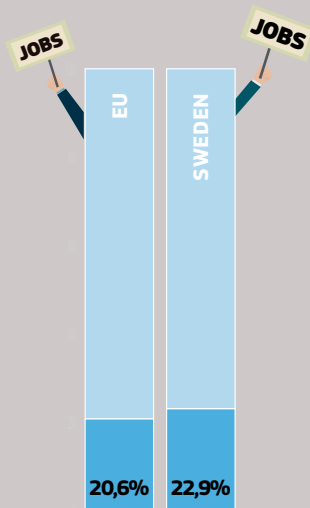

European Commission

EU Youth Report SWEDEN

2014 data for 15-29 age range unless otherwise mentioned

DEMOGRAPHICS

1.84 million
young people

EDUCATION

— • EU • —

— • SWEDEN • —

EMPLOYMENT

Youth unemployment rate (15-24)

SOCIAL INCLUSION

Young people (15-29) at risk of poverty or exclusion

SOCIAL AND CIVIC PARTICIPATION

Participation in organised voluntary activities

Participation (voted) in elections