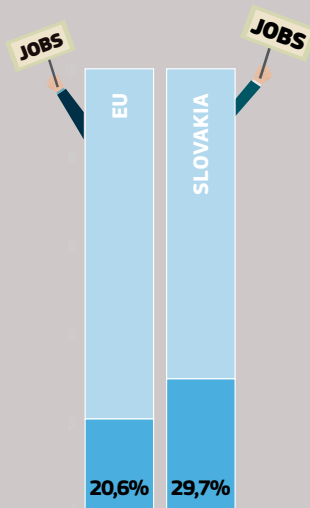

## EDUCATION

— • EU —

— • SLOVAKIA —

## EMPLOYMENT

Youth unemployment rate (15-24)

## SOCIAL INCLUSION

Young people (15-29) at risk of poverty or exclusion