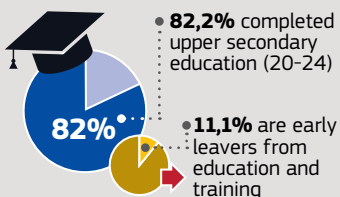

EDUCATION

— • EU —

— • SLOVAKIA —