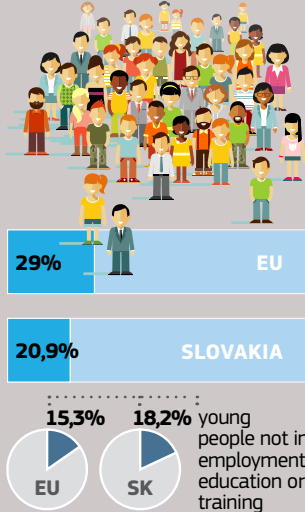

## EDUCATION

— • EU —

— • SLOVAKIA —

## EMPLOYMENT

Youth unemployment rate (15-24)

## SOCIAL INCLUSION

Young people (15-29) at risk of poverty or exclusion