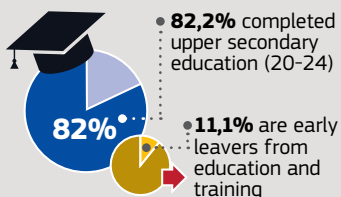

EDUCATION

— • EU —