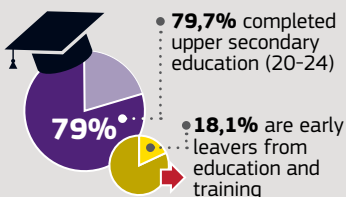

— • ROMANIA —