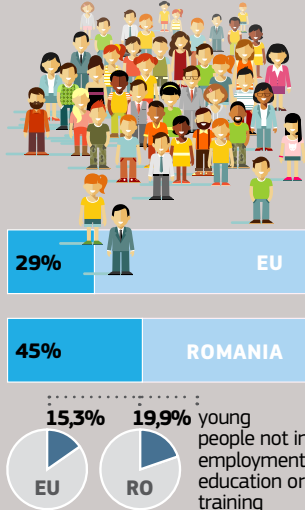

## EDUCATION

— • EU —

— • ROMANIA —

## EMPLOYMENT

Youth unemployment rate (15-24)

## SOCIAL INCLUSION

Young people (15-29) at risk of poverty or exclusion