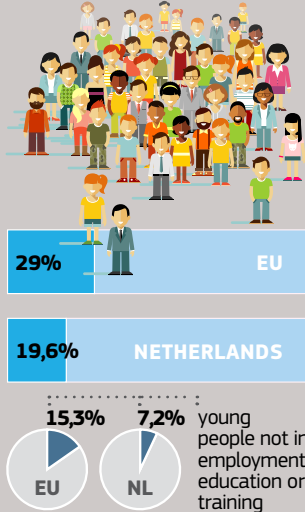

## EDUCATION

— • EU —

— • NETHERLANDS —

## EMPLOYMENT

Youth unemployment rate (15-24)

## SOCIAL INCLUSION

Young people (15-29) at risk of poverty or exclusion