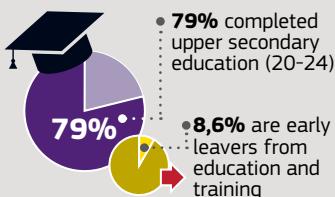

— • NETHERLANDS —