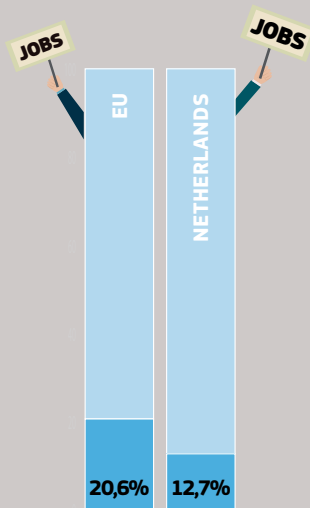

## EDUCATION

— • EU —

— • NETHERLANDS —

## EMPLOYMENT

Youth unemployment rate (15-24)

## SOCIAL INCLUSION

Young people (15-29) at risk of poverty or exclusion