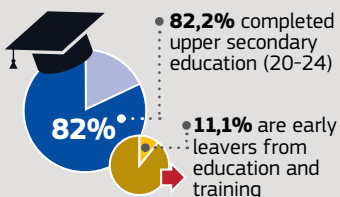

EDUCATION

— • EU —