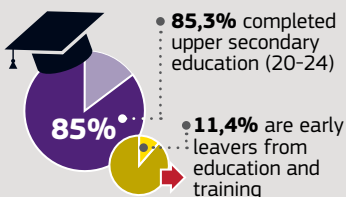

— • HUNGARY —