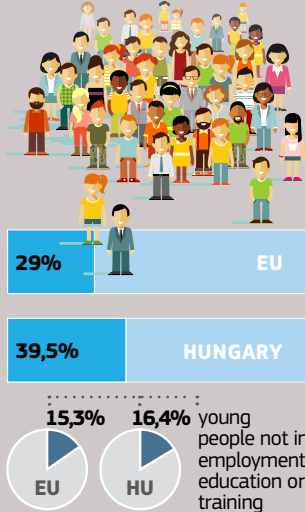

## EDUCATION

— • EU —

— • HUNGARY —

## EMPLOYMENT

Youth unemployment rate (15-24)

## SOCIAL INCLUSION

Young people (15-29) at risk of poverty or exclusion