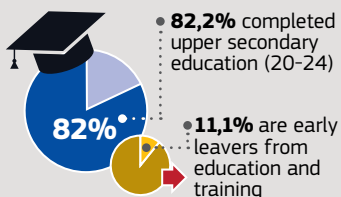

European Commission

EU Youth Report GREECE

2014 data for 15-29 age range unless otherwise mentioned

DEMOGRAPHICS

1.77 million
young people

EDUCATION

— • EU —

— • GREECE —

EMPLOYMENT

Youth unemployment rate (15-24)

SOCIAL INCLUSION

Young people (15-29) at risk of poverty or exclusion

SOCIAL AND CIVIC PARTICIPATION

Participation in organised voluntary activities

Participation (voted) in elections