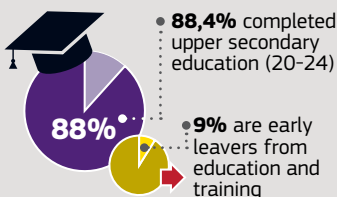

European Commission

EU Youth Report GREECE

2014 data for 15-29 age range unless otherwise mentioned

DEMOGRAPHICS

1.77 million
young people

EDUCATION

— • EU —

— • GREECE —

EMPLOYMENT

Youth unemployment rate (15-24)

SOCIAL INCLUSION

Young people (15-29) at risk of poverty or exclusion

SOCIAL AND CIVIC PARTICIPATION

Participation in organised voluntary activities

Participation (voted) in elections