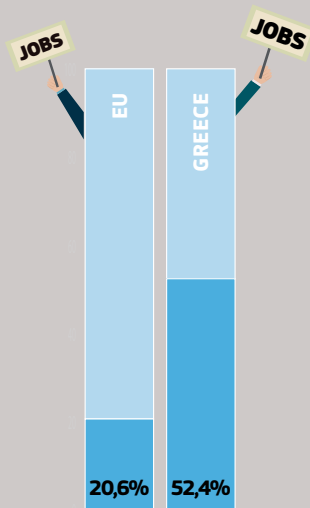

European Commission

EU Youth Report GREECE

2014 data for 15-29 age range unless otherwise mentioned

DEMOGRAPHICS

1.77 million
young people

EDUCATION

— • EU —

— • GREECE —

EMPLOYMENT

Youth unemployment rate (15-24)

SOCIAL INCLUSION

Young people (15-29) at risk of poverty or exclusion

SOCIAL AND CIVIC PARTICIPATION

Participation in organised voluntary activities

Participation (voted) in elections