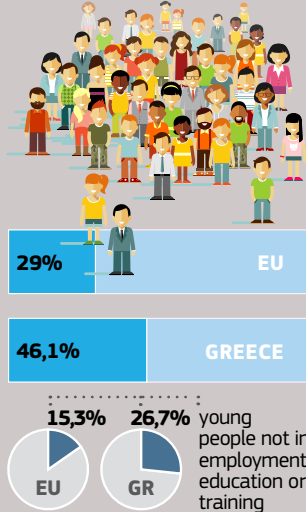

European Commission

EU Youth Report GREECE

2014 data for 15-29 age range unless otherwise mentioned

DEMOGRAPHICS

1.77 million
young people

EDUCATION

— • EU —

— • GREECE —

EMPLOYMENT

Youth unemployment rate (15-24)

SOCIAL INCLUSION

Young people (15-29) at risk of poverty or exclusion

SOCIAL AND CIVIC PARTICIPATION

Participation in organised voluntary activities

Participation (voted) in elections