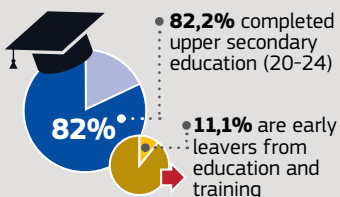

European Commission

EU Youth Report CZECH REPUBLIC

2014 data for 15-29 age range unless otherwise mentioned

DEMOGRAPHICS

1.83 million
young people

EDUCATION

— • EU • —

— • CZECH REPUBLIC • —

EMPLOYMENT

Youth unemployment rate (15-24)

SOCIAL INCLUSION

Young people (15-29) at risk of poverty or exclusion

SOCIAL AND CIVIC PARTICIPATION

Participation in organised voluntary activities

Participation (voted) in elections