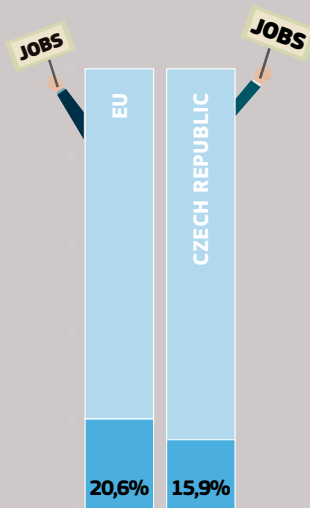

European Commission

EU Youth Report CZECH REPUBLIC

2014 data for 15-29 age range unless otherwise mentioned

DEMOGRAPHICS

1.83 million
young people

EDUCATION

— • EU • —

— • CZECH REPUBLIC • —

EMPLOYMENT

Youth unemployment rate (15-24)

SOCIAL INCLUSION

Young people (15-29) at risk of poverty or exclusion

SOCIAL AND CIVIC PARTICIPATION

Participation in organised voluntary activities

Participation (voted) in elections