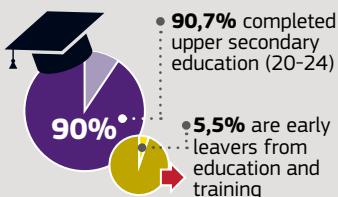

European Commission

EU Youth Report CZECH REPUBLIC

2014 data for 15-29 age range unless otherwise mentioned

DEMOGRAPHICS

1.83 million
young people

EDUCATION

— • EU • —

— • CZECH REPUBLIC • —

EMPLOYMENT

Youth unemployment rate (15-24)

SOCIAL INCLUSION

Young people (15-29) at risk of poverty or exclusion

SOCIAL AND CIVIC PARTICIPATION

Participation in organised voluntary activities

Participation (voted) in elections