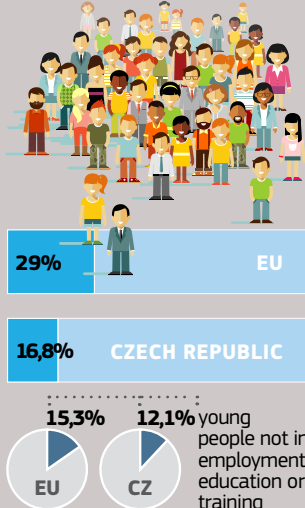

European Commission

EU Youth Report CZECH REPUBLIC

2014 data for 15-29 age range unless otherwise mentioned

DEMOGRAPHICS

1.83 million
young people

EDUCATION

— • EU • —

— • CZECH REPUBLIC • —

EMPLOYMENT

Youth unemployment rate (15-24)

SOCIAL INCLUSION

Young people (15-29) at risk of poverty or exclusion

SOCIAL AND CIVIC PARTICIPATION

Participation in organised voluntary activities

Participation (voted) in elections