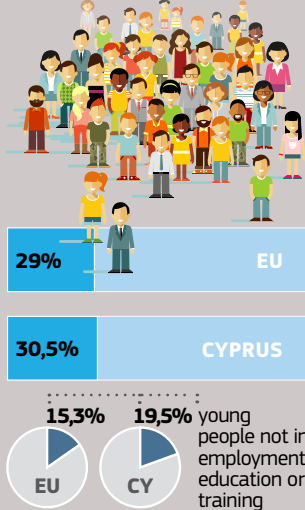

## EDUCATION

— • EU —

— • CYPRUS —

## EMPLOYMENT

Youth unemployment rate (15-24)

## SOCIAL INCLUSION

Young people (15-29) at risk of poverty or exclusion